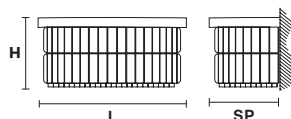

VE 760/A2 RC

Applique

TECHNICAL INFORMATION

L	30 cm / 11.81"
SP	14 cm / 5.51"
H	18 cm / 7.10"
W	2 kg / 4.40 lb

LIGHTING SYSTEM

2×E14×10 W max
(not included).

VE 760/A2 RD

Applique

TECHNICAL INFORMATION

L	32 cm / 12.59"
SP	17 cm / 6.69"
H	18 cm / 7.10"
W	2 kg / 4.40 lb

LIGHTING SYSTEM

2×E14×10 W max
(not included).

Telaio in metallo e pendagli in cristallo.

Metal frame and crystal pendants.