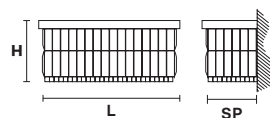

VE 760/A2 RC

Applique

TECHNICAL INFORMATION

L	30 cm / 11.81"
SP	14 cm / 5.51"
H	18 cm / 7.10"
W	2 kg / 4.40 lb

LIGHTING SYSTEM

2×E14×10 W max
(not included).

VE 760/A2 RD

Applique

TECHNICAL INFORMATION

L	32 cm / 12.59"
SP	17 cm / 6.69"
H	18 cm / 7.10"
W	2 kg / 4.40 lb

LIGHTING SYSTEM

2×E14×10 W max
(not included).

Telaio in metallo e pendagli in cristallo.

Metal frame and crystal pendants.