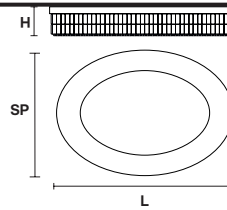

Telaio in metallo e pendagli in cristallo.

Metal frame and crystal pendants.

G04
Shiny chrome

VE 760/PL12 OV

Ceiling

CE

TECHNICAL INFORMATION

L 103 cm / 40.55"
SP 63 cm / 24.80"
H 18 cm / 7.08"
W 21 kg / 46.29 lb

LIGHTING SYSTEM

12×E27×20 W max
(not included).
Ø max 45 mm

VE 760/PL16 OV

Ceiling

CE

TECHNICAL INFORMATION

L 150 cm / 59.10"
SP 75 cm / 29.50"
H 18 cm / 7.08"
W 40 kg / 88.18 lb

LIGHTING SYSTEM

16×E27×20 W max
(not included).
Ø max 45 mm

VE 760/PL22 OV

Ceiling

CE

TECHNICAL INFORMATION

L 200 cm / 78.74"
SP 85 cm / 33.50"
H 18 cm / 7.08"
W 59 kg / 130.07 lb

LIGHTING SYSTEM

22×E27×20 W max
(not included).
Ø max 45 mm