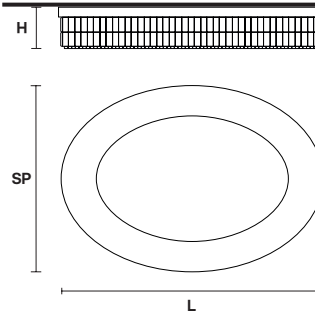

Telaio in metallo e pendagli in cristallo.

Metal frame and crystal pendants.

G04
Shiny chrome

VE 760/PL12 OV

Ceiling

CE

TECHNICAL INFORMATION

L 103 cm / 40.55"
SP 63 cm / 24.80"
H 18 cm / 7.08"
W 21 kg / 46.29 lb

LIGHTING SYSTEM

12×E27×20 W max
(not included).
Ø max 45 mm

VE 760/PL16 OV

Ceiling

CE

TECHNICAL INFORMATION

L 150 cm / 59.10"
SP 75 cm / 29.50"
H 18 cm / 7.08"
W 40 kg / 88.18 lb

LIGHTING SYSTEM

16×E27×20 W max
(not included).
Ø max 45 mm

VE 760/PL22 OV

Ceiling

CE

TECHNICAL INFORMATION

L 200 cm / 78.74"
SP 85 cm / 33.50"
H 18 cm / 7.08"
W 59 kg / 130.07 lb

LIGHTING SYSTEM

22×E27×20 W max
(not included).
Ø max 45 mm