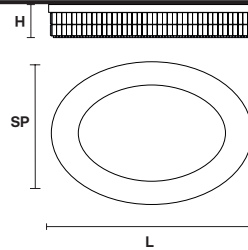

Telaio in metallo e pendagli in cristallo.

Metal frame and crystal pendants.

G04
Shiny chrome

VE 760/PL12 OV

Ceiling

CE

TECHNICAL INFORMATION

L 103 cm / 40.55"
SP 63 cm / 24.80"
H 18 cm / 7.08"
W 21 kg / 46.29 lb

LIGHTING SYSTEM

12×E27×20 W max
(not included).
Ø max 45 mm

VE 760/PL16 OV

Ceiling

CE

TECHNICAL INFORMATION

L 150 cm / 59.10"
SP 75 cm / 29.50"
H 18 cm / 7.08"
W 40 kg / 88.18 lb

LIGHTING SYSTEM

16×E27×20 W max
(not included).
Ø max 45 mm

VE 760/PL22 OV

Ceiling

CE

TECHNICAL INFORMATION

L 200 cm / 78.74"
SP 85 cm / 33.50"
H 18 cm / 7.08"
W 59 kg / 130.07 lb

LIGHTING SYSTEM

22×E27×20 W max
(not included).
Ø max 45 mm