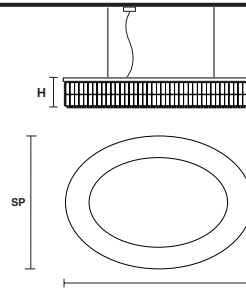

Telaio in metallo e pendagli in cristallo.

Metal frame and crystal pendants.

G04
Shiny chrome

VE 760/S12 OV

Suspension

TECHNICAL INFORMATION

L 103 cm / 40.55"
SP 63 cm / 24.80"
H 18 cm / 7.08"
W 21 kg / 46.29 lb

LIGHTING SYSTEM

12×E27×20 W max
(not included).
Ø max 45 mm

VE 760/S16 OV

Suspension

TECHNICAL INFORMATION

L 150 cm / 23.62"
SP 75 cm / 29.50"
H 18 cm / 7.08"
W 40 kg / 88.18 lb

LIGHTING SYSTEM

16×E27×20 W max
(not included).
Ø max 45 mm

VE 760/S22 OV

Suspension

TECHNICAL INFORMATION

L 200 cm / 78.74"
SP 85 cm / 33.50"
H 18 cm / 7.08"
W 59 kg / 130.07 lb

LIGHTING SYSTEM

22×E27×20 W max
(not included).
Ø max 45 mm