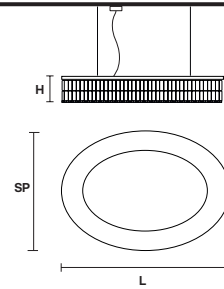

Telaio in metallo e pendagli in cristallo.

Metal frame and crystal pendants.

G04
Shiny chrome

VE 760/S12 OV

Suspension

TECHNICAL INFORMATION

L 103 cm / 40.55"
SP 63 cm / 24.80"
H 18 cm / 7.08"
W 21 kg / 46.29 lb

LIGHTING SYSTEM

12×E27×20 W max
(not included).
Ø max 45 mm

VE 760/S16 OV

Suspension

TECHNICAL INFORMATION

L 150 cm / 23.62"
SP 75 cm / 29.50"
H 18 cm / 7.08"
W 40 kg / 88.18 lb

LIGHTING SYSTEM

16×E27×20 W max
(not included).
Ø max 45 mm

VE 760/S22 OV

Suspension

TECHNICAL INFORMATION

L 200 cm / 78.74"
SP 85 cm / 33.50"
H 18 cm / 7.08"
W 59 kg / 130.07 lb

LIGHTING SYSTEM

22×E27×20 W max
(not included).
Ø max 45 mm