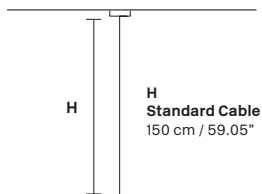

Telaio in metallo e pendagli in cristallo.

Metal frame and crystal pendants.

G04
Shiny chrome

VE 760/S12 OV

Suspension

TECHNICAL INFORMATION

L 103 cm / 40.55"
SP 63 cm / 24.80"
H 18 cm / 7.08"
W 21 kg / 46.29 lb

LIGHTING SYSTEM

12×E27×20 W max
(not included).
Ø max 45 mm

VE 760/S16 OV

Suspension

TECHNICAL INFORMATION

L 150 cm / 23.62"
SP 75 cm / 29.50"
H 18 cm / 7.08"
W 40 kg / 88.18 lb

LIGHTING SYSTEM

16×E27×20 W max
(not included).
Ø max 45 mm

VE 760/S22 OV

Suspension

TECHNICAL INFORMATION

L 200 cm / 78.74"
SP 85 cm / 33.50"
H 18 cm / 7.08"
W 59 kg / 130.07 lb

LIGHTING SYSTEM

22×E27×20 W max
(not included).
Ø max 45 mm