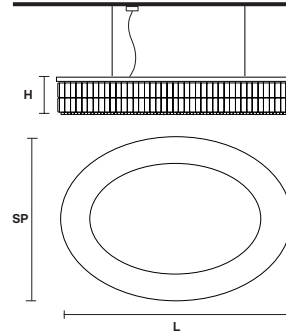

Telaio in metallo e pendagli in cristallo.

Metal frame and crystal pendants.

G04
Shiny chrome

VE 760/S12 OV

Suspension

TECHNICAL INFORMATION

L 103 cm / 40.55"
SP 63 cm / 24.80"
H 18 cm / 7.08"
W 21 kg / 46.29 lb

LIGHTING SYSTEM

12×E27×20 W max
(not included).
Ø max 45 mm

VE 760/S16 OV

Suspension

TECHNICAL INFORMATION

L 150 cm / 23.62"
SP 75 cm / 29.50"
H 18 cm / 7.08"
W 40 kg / 88.18 lb

LIGHTING SYSTEM

16×E27×20 W max
(not included).
Ø max 45 mm

VE 760/S22 OV

Suspension

TECHNICAL INFORMATION

L 200 cm / 78.74"
SP 85 cm / 33.50"
H 18 cm / 7.08"
W 59 kg / 130.07 lb

LIGHTING SYSTEM

22×E27×20 W max
(not included).
Ø max 45 mm