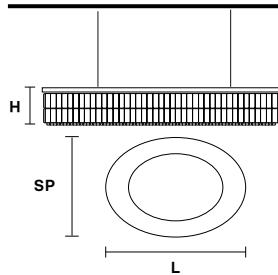

Telaio in metallo e pendagli in cristallo.

Metal frame and crystal pendants.

**G04**  
Shiny chrome

**VE 760/S12 OV**

**Suspension**

TECHNICAL INFORMATION

**L** 103 cm / 40.55"  
**SP** 63 cm / 24.80"  
**H** 18 cm / 7.08"  
**W** 21 kg / 46.29 lb

LIGHTING SYSTEM

12×E27×60 W max  
(not included).

**VE 760/S16 OV**

**Suspension**

TECHNICAL INFORMATION

**L** 150 cm / 23.62"  
**SP** 75 cm / 29.50"  
**H** 18 cm / 7.08"  
**W** 40 kg / 88.18 lb

LIGHTING SYSTEM

16×E27×60 W max  
(not included).

**VE 760/S22 OV**

**Suspension**

TECHNICAL INFORMATION

**L** 200 cm / 78.74"  
**SP** 85 cm / 33.50"  
**H** 18 cm / 7.08"  
**W** 59 kg / 130.07 lb

LIGHTING SYSTEM

22×E27×60 W max  
(not included).