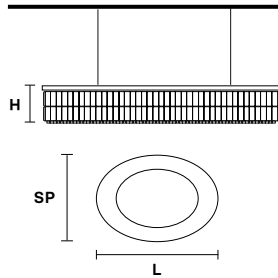

Telaio in metallo e pendagli in cristallo.

Metal frame and crystal pendants.

**G04**  
Shiny chrome

**VE 760/S12 OV**

**Suspension**

TECHNICAL INFORMATION

**L** 103 cm / 40.55"  
**SP** 63 cm / 24.80"  
**H** 18 cm / 7.08"  
**W** 21 kg / 46.29 lb

LIGHTING SYSTEM

12×E27×60 W max  
(not included).

**VE 760/S16 OV**

**Suspension**

TECHNICAL INFORMATION

**L** 150 cm / 23.62"  
**SP** 75 cm / 29.50"  
**H** 18 cm / 7.08"  
**W** 40 kg / 88.18 lb

LIGHTING SYSTEM

16×E27×60 W max  
(not included).

**VE 760/S22 OV**

**Suspension**

TECHNICAL INFORMATION

**L** 200 cm / 78.74"  
**SP** 85 cm / 33.50"  
**H** 18 cm / 7.08"  
**W** 59 kg / 130.07 lb

LIGHTING SYSTEM

22×E27×60 W max  
(not included).