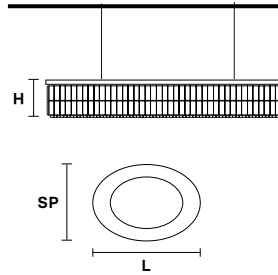

Telaio in metallo e pendagli in cristallo.

Metal frame and crystal pendants.

**G04**  
Shiny chrome

**VE 760/S12 OV**

**Suspension**

TECHNICAL INFORMATION

**L** 103 cm / 40.55"  
**SP** 63 cm / 24.80"  
**H** 18 cm / 7.08"  
**W** 21 kg / 46.29 lb

LIGHTING SYSTEM

12×E27×60 W max  
(not included).

**VE 760/S16 OV**

**Suspension**

TECHNICAL INFORMATION

**L** 150 cm / 23.62"  
**SP** 75 cm / 29.50"  
**H** 18 cm / 7.08"  
**W** 40 kg / 88.18 lb

LIGHTING SYSTEM

16×E27×60 W max  
(not included).

**VE 760/S22 OV**

**Suspension**

TECHNICAL INFORMATION

**L** 200 cm / 78.74"  
**SP** 85 cm / 33.50"  
**H** 18 cm / 7.08"  
**W** 59 kg / 130.07 lb

LIGHTING SYSTEM

22×E27×60 W max  
(not included).