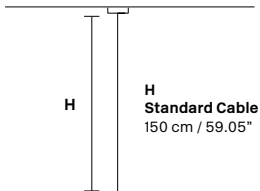

Telaio in metallo e pendagli in cristallo.

Metal frame and crystal pendants.

**G04**  
Shiny chrome

**VE 760/S12 OV**

**Suspension**

TECHNICAL INFORMATION

**L** 103 cm / 40.55"  
**SP** 63 cm / 24.80"  
**H** 18 cm / 7.08"  
**W** 21 kg / 46.29 lb

LIGHTING SYSTEM

12×E27×60 W max  
(not included).

**VE 760/S16 OV**

**Suspension**

TECHNICAL INFORMATION

**L** 150 cm / 23.62"  
**SP** 75 cm / 29.50"  
**H** 18 cm / 7.08"  
**W** 40 kg / 88.18 lb

LIGHTING SYSTEM

16×E27×60 W max  
(not included).

**VE 760/S22 OV**

**Suspension**

TECHNICAL INFORMATION

**L** 200 cm / 78.74"  
**SP** 85 cm / 33.50"  
**H** 18 cm / 7.08"  
**W** 59 kg / 130.07 lb

LIGHTING SYSTEM

22×E27×60 W max  
(not included).