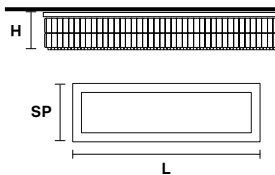

VE 760/PL16 RC

Ceiling

CE

TECHNICAL INFORMATION

L 100 cm / 39.37"
SP 60 cm / 23.62"
H 18 cm / 7.08"
W 27 kg / 59.52lb

LIGHTING SYSTEM

16×E27 ×60 W max
(not included).