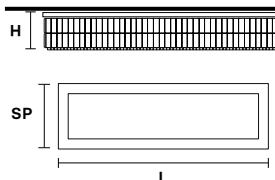

VE 760/PL20 RC

Ceiling

CE

TECHNICAL INFORMATION

L 150 cm / 59.05"
SP 60 cm / 23.60"
H 18 cm / 7.08"
W 35 kg / 77.16lb

LIGHTING SYSTEM

20×E27×60 W max
(not included).