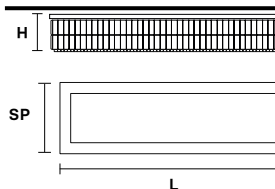

VE 760/PL26 RC

Ceiling

CE

TECHNICAL INFORMATION

L 200 cm / 78.74"
SP 80 cm / 31.49"
H 18 cm / 7.08"
W 52 kg / 114.64 lb

LIGHTING SYSTEM

26×E27×60 W max
(not included).