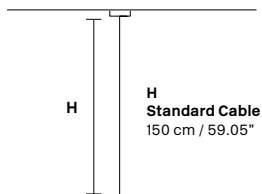

Telaio in metallo e pendagli in cristallo.

Metal frame and crystal pendants.

G04
Shiny chrome

VE 760/S8 RD

Suspension

TECHNICAL INFORMATION

Ø 60 cm / 23.62"
H 18 cm / 7.08"
W 21 kg / 46.29 lb

LIGHTING SYSTEM

8×E27×60 W max
(not included).

VE 760/S10 RD

Suspension

TECHNICAL INFORMATION

Ø 90 cm / 35.43"
H 18 cm / 7.08"
W 32 kg / 70.54 lb

LIGHTING SYSTEM

10×E27×60 W max
(not included).

VE 760/S16 RD

Suspension

TECHNICAL INFORMATION

Ø 120 cm / 47.24"
H 18 cm / 7.08"
W 40 kg / 88.18 lb

LIGHTING SYSTEM

16×E27×60 W max
(not included).