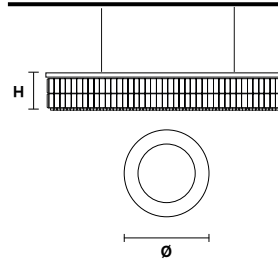

Telaio in metallo e pendagli in cristallo.

Metal frame and crystal pendants.

G04
Shiny chrome

VE 760/S8 RD

Suspension

TECHNICAL INFORMATION

Ø 60 cm / 23.62"
H 18 cm / 7.08"
W 21 kg / 46.29 lb

LIGHTING SYSTEM

8×E27×60 W max
(not included).

VE 760/S10 RD

Suspension

TECHNICAL INFORMATION

Ø 90 cm / 35.43"
H 18 cm / 7.08"
W 32 kg / 70.54 lb

LIGHTING SYSTEM

10×E27×60 W max
(not included).

VE 760/S16 RD

Suspension

TECHNICAL INFORMATION

Ø 120 cm / 47.24"
H 18 cm / 7.08"
W 40 kg / 88.18 lb

LIGHTING SYSTEM

16×E27×60 W max
(not included).