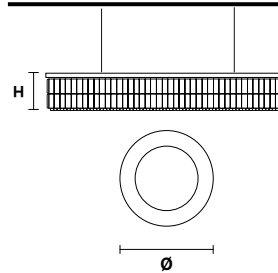

Telaio in metallo e pendagli in cristallo.

Metal frame and crystal pendants.

G04
Shiny chrome

VE 760/S8 RD

Suspension

TECHNICAL INFORMATION

Ø 60 cm / 23.62"
H 18 cm / 7.08"
W 21 kg / 46.29 lb

LIGHTING SYSTEM

8×E27×60 W max
(not included).

VE 760/S10 RD

Suspension

TECHNICAL INFORMATION

Ø 90 cm / 35.43"
H 18 cm / 7.08"
W 32 kg / 70.54 lb

LIGHTING SYSTEM

10×E27×60 W max
(not included).

VE 760/S16 RD

Suspension

TECHNICAL INFORMATION

Ø 120 cm / 47.24"
H 18 cm / 7.08"
W 40 kg / 88.18 lb

LIGHTING SYSTEM

16×E27×60 W max
(not included).