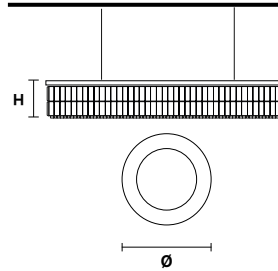

Telaio in metallo e pendagli in cristallo.

Metal frame and crystal pendants.

G04
Shiny chrome

VE 760/S8 RD

Suspension

TECHNICAL INFORMATION

Ø 60 cm / 23.62"
H 18 cm / 7.08"
W 21 kg / 46.29 lb

LIGHTING SYSTEM

8×E27×60 W max
(not included).

VE 760/S10 RD

Suspension

TECHNICAL INFORMATION

Ø 90 cm / 35.43"
H 18 cm / 7.08"
W 32 kg / 70.54 lb

LIGHTING SYSTEM

10×E27×60 W max
(not included).

VE 760/S16 RD

Suspension

TECHNICAL INFORMATION

Ø 120 cm / 47.24"
H 18 cm / 7.08"
W 40 kg / 88.18 lb

LIGHTING SYSTEM

16×E27×60 W max
(not included).