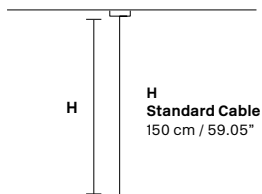

Telaio in metallo e pendagli in cristallo.

Metal frame and crystal pendants.

G04
Shiny chrome

VE 760/S12 SQ

Suspension

TECHNICAL INFORMATION

L 60 cm / 23.62"
SP 60 cm / 23.62"
H 18 cm / 7.08"
W 20 kg / 44.09 lb

LIGHTING SYSTEM

12×E27×60 W max
(not included).

VE 760/S16 SQ

Suspension

TECHNICAL INFORMATION

L 90 cm / 35.40"
SP 90 cm / 35.40"
H 18 cm / 7.08"
W 30 kg / 66.13 lb

LIGHTING SYSTEM

16×E27×60 W max
(not included).

VE 760/S24 SQ

Suspension

TECHNICAL INFORMATION

L 120 cm / 47.24"
SP 120 cm / 47.24"
H 18 cm / 7.08"
W 40 kg / 88.18 lb

LIGHTING SYSTEM

24×E27×60 W max
(not included).