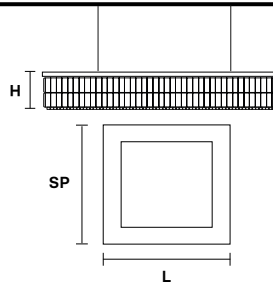

Telaio in metallo e pendagli in cristallo.

Metal frame and crystal pendants.

G04
Shiny chrome

VE 760/S12 SQ

Suspension

TECHNICAL INFORMATION

L 60 cm / 23.62"
SP 60 cm / 23.62"
H 18 cm / 7.08"
W 20 kg / 44.09 lb

LIGHTING SYSTEM

12×E27×60 W max
(not included).

VE 760/S16 SQ

Suspension

TECHNICAL INFORMATION

L 90 cm / 35.40"
SP 90 cm / 35.40"
H 18 cm / 7.08"
W 30 kg / 66.13 lb

LIGHTING SYSTEM

16×E27×60 W max
(not included).

VE 760/S24 SQ

Suspension

TECHNICAL INFORMATION

L 120 cm / 47.24"
SP 120 cm / 47.24"
H 18 cm / 7.08"
W 40 kg / 88.18 lb

LIGHTING SYSTEM

24×E27×60 W max
(not included).