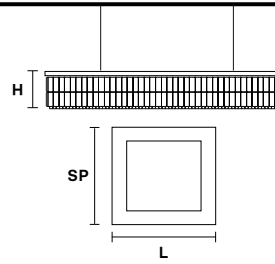

Telaio in metallo e pendagli in cristallo.

Metal frame and crystal pendants.

G04
Shiny chrome

VE 760/S12 SQ

Suspension

TECHNICAL INFORMATION

L 60 cm / 23.62"
SP 60 cm / 23.62"
H 18 cm / 7.08"
W 20 kg / 44.09 lb

LIGHTING SYSTEM

12×E27×60 W max
(not included).

VE 760/S16 SQ

Suspension

TECHNICAL INFORMATION

L 90 cm / 35.40"
SP 90 cm / 35.40"
H 18 cm / 7.08"
W 30 kg / 66.13 lb

LIGHTING SYSTEM

16×E27×60 W max
(not included).

VE 760/S24 SQ

Suspension

TECHNICAL INFORMATION

L 120 cm / 47.24"
SP 120 cm / 47.24"
H 18 cm / 7.08"
W 40 kg / 88.18 lb

LIGHTING SYSTEM

24×E27×60 W max
(not included).