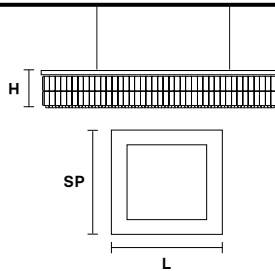

Telaio in metallo e pendagli in cristallo.

Metal frame and crystal pendants.

G04
Shiny chrome

VE 760/S12 SQ

Suspension

TECHNICAL INFORMATION

L 60 cm / 23.62"
SP 60 cm / 23.62"
H 18 cm / 7.08"
W 20 kg / 44.09 lb

LIGHTING SYSTEM

12×E27×60 W max
(not included).

VE 760/S16 SQ

Suspension

TECHNICAL INFORMATION

L 90 cm / 35.40"
SP 90 cm / 35.40"
H 18 cm / 7.08"
W 30 kg / 66.13 lb

LIGHTING SYSTEM

16×E27×60 W max
(not included).

VE 760/S24 SQ

Suspension

TECHNICAL INFORMATION

L 120 cm / 47.24"
SP 120 cm / 47.24"
H 18 cm / 7.08"
W 40 kg / 88.18 lb

LIGHTING SYSTEM

24×E27×60 W max
(not included).