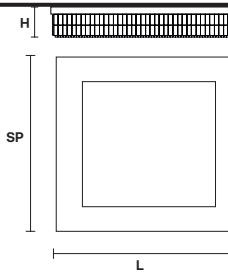

Telaio in metallo e pendagli in cristallo.

Metal frame and crystal pendants.

G04
Shiny chrome

VE 760/PL12 SQ

Ceiling

CE

TECHNICAL INFORMATIONS

L 60 cm / 23.62"
SP 60 cm / 23.62"
H 18 cm / 7.08"
W 20 kg / 44.09 lb

LIGHTING SYSTEM

12×E27×20 W max
(not included).
Ø max 45 mm

VE 760/PL16 SQ

Ceiling

CE

TECHNICAL INFORMATIONS

L 90 cm / 35.40"
SP 90 cm / 35.40"
H 18 cm / 7.08"
W 30 kg / 66.13 lb

LIGHTING SYSTEM

16×E27×20 W max
(not included).
Ø max 45 mm

VE 760/PL24 SQ

Ceiling

CE

TECHNICAL INFORMATIONS

L 120 cm / 47.24"
SP 120 cm / 47.24"
H 18 cm / 7.08"
W 40 kg / 88.18 lb

LIGHTING SYSTEM

24×E27×20 W max
(not included).
Ø max 45 mm