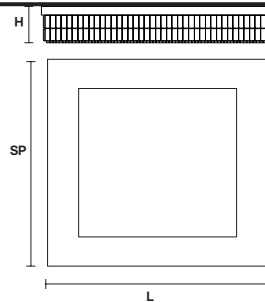

Telaio in metallo e pendagli in cristallo.

Metal frame and crystal pendants.

G04
Shiny chrome

VE 760/PL12 SQ

Ceiling

CE

TECHNICAL INFORMATIONS

L 60 cm / 23.62"
SP 60 cm / 23.62"
H 18 cm / 7.08"
W 20 kg / 44.09 lb

LIGHTING SYSTEM

12×E27×20 W max
(not included).
Ø max 45 mm

VE 760/PL16 SQ

Ceiling

CE

TECHNICAL INFORMATIONS

L 90 cm / 35.40"
SP 90 cm / 35.40"
H 18 cm / 7.08"
W 30 kg / 66.13 lb

LIGHTING SYSTEM

16×E27×20 W max
(not included).
Ø max 45 mm

VE 760/PL24 SQ

Ceiling

CE

TECHNICAL INFORMATIONS

L 120 cm / 47.24"
SP 120 cm / 47.24"
H 18 cm / 7.08"
W 40 kg / 88.18 lb

LIGHTING SYSTEM

24×E27×20 W max
(not included).
Ø max 45 mm