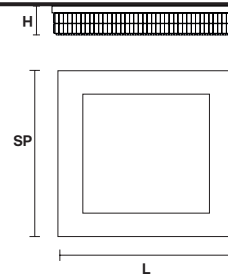

Telaio in metallo e pendagli in cristallo.

Metal frame and crystal pendants.

G04
Shiny chrome

VE 760/PL12 SQ

Ceiling

CE

TECHNICAL INFORMATIONS

L 60 cm / 23.62"
SP 60 cm / 23.62"
H 18 cm / 7.08"
W 20 kg / 44.09 lb

LIGHTING SYSTEM

12×E27×20 W max
(not included).
Ø max 45 mm

VE 760/PL16 SQ

Ceiling

CE

TECHNICAL INFORMATIONS

L 90 cm / 35.40"
SP 90 cm / 35.40"
H 18 cm / 7.08"
W 30 kg / 66.13 lb

LIGHTING SYSTEM

16×E27×20 W max
(not included).
Ø max 45 mm

VE 760/PL24 SQ

Ceiling

CE

TECHNICAL INFORMATIONS

L 120 cm / 47.24"
SP 120 cm / 47.24"
H 18 cm / 7.08"
W 40 kg / 88.18 lb

LIGHTING SYSTEM

24×E27×20 W max
(not included).
Ø max 45 mm