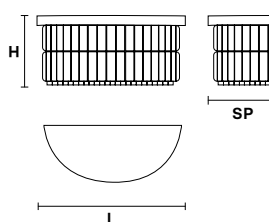

Telaio in metallo e pendagli in cristallo.

Metal frame and crystal pendants.

**G04**  
Shiny chrome

VE 760/A2 RC

Applique

TECHNICAL INFORMATION

**L** 30 cm / 11.81"  
**SP** 14 cm / 5.51"  
**H** 18 cm / 7.10"  
**W** 2 kg / 4.40 lb

LIGHTING SYSTEM

2×E14×40 W max  
(not included).

VE 760/A2 RD

Applique

TECHNICAL INFORMATION

**L** 32 cm / 12.59"  
**SP** 17 cm / 6.69"  
**H** 18 cm / 7.10"  
**W** 2 kg / 4.40 lb

LIGHTING SYSTEM

2×E14×40 W max  
(not included).