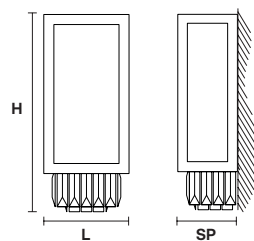

VE 770/A2

Applique

TECHNICAL INFORMATION

L	17 cm / 6.65"
SP	12 cm / 4.70"
H	40 cm / 15.75"
W	4 kg / 8.81lb

LIGHTING SYSTEM

2×E14×10 W max
(not included).

Telaio in metallo con lastre di marmo di Carrara o marmo crema di Valencia e pendagli in cristallo.

Metal frame with plates of white carrara marble or valencia cream marble and crystal pendants.

G07
Brushed nickel

G18
Brushed brass

Carrara marble

Valencia cream
marble