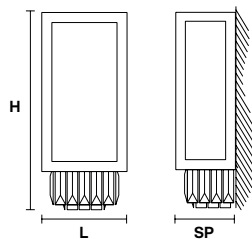

VE 770/A2

Applique

TECHNICAL INFORMATION

L	17 cm / 6.65"
SP	12 cm / 4.70"
H	40 cm / 15.75"
W	4 kg / 8.81lb

LIGHTING SYSTEM

2×E14×40 W max
(not included).

Telaio in metallo con lastre di marmo di Carrara o marmo crema di Valencia e pendagli in cristallo.

Metal frame with plates of white carrara marble or valencia cream marble and crystal pendants.

G07
Brushed nickel

G18
Brushed brass

Carrara marble

Valencia cream
marble