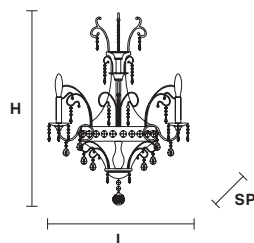

VE 802/A3

Applique

TECHNICAL INFORMATION

L	60 cm / 23.62"
SP	32 cm / 12.60"
H	90 cm / 35.43"
W	7 kg / 15.43 lb

LIGHTING SYSTEM

3×E14×10 W max
(not included).

Telaio in ottone dorato e pendagli in cristallo .

Solid brass gold plated frame, crystal pendants.

G03
Shiny gold

VE 802/A3

Applique

TECHNICAL INFORMATION

L	60 cm / 23.62"
SP	32 cm / 12.60"
H	90 cm / 35.43"
W	7 kg / 15.43 lb

LIGHTING SYSTEM

3×E12×40 W max
(not included).

Telaio in ottone dorato e pendagli in cristallo .

Solid brass gold plated frame, crystal pendants.

G03
Shiny gold