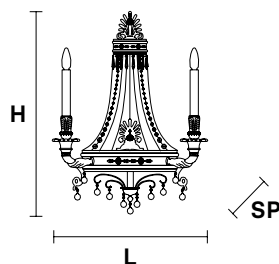

VE 804/A3

Applique

TECHNICAL INFORMATION

L	45 cm / 17.72"
SP	25 cm / 9.84"
H	60 cm / 23.62"
W	9 kg / 19.84 lb

LIGHTING SYSTEM

3×E14×40 W max
(not included).

Telaio in ottone dorato e pendagli in cristallo .