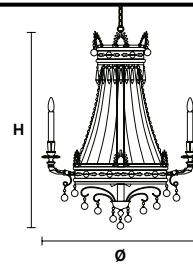

Telaio in ottone dorato e pendagli in cristallo .

Solid brass gold plated frame, crystal pendants.

G03
Shiny gold

G21
Antiqued chrome

VE 804/6+3+3

Suspension

TECHNICAL INFORMATIONS

Ø 60 cm / 23.60"
H 100 cm / 39.37"
W 37 kg / 81.57 lb

LIGHTING SYSTEM

12×E14×40 W max
(not included).

VE 804/8+4+4

Suspension

TECHNICAL INFORMATIONS

Ø 90 cm / 35.40"
H 120 cm / 47.20"
W 45 kg / 99.00 lb

LIGHTING SYSTEM

16×E14×40 W max
(not included).

VE 804/20

Suspension

TECHNICAL INFORMATIONS

Ø 120 cm / 47.24"
H 150 cm / 59.06"
W 58 kg / 127.86 lb

LIGHTING SYSTEM

20×E14×40 W max
(not included).