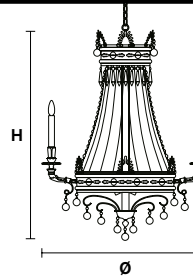

Telaio in ottone dorato e pendagli in cristallo .

Solid brass gold plated frame, crystal pendants.

G03
Shiny gold

G21
Antiqued chrome

VE 804/6+3+3

Suspension

TECHNICAL INFORMATIONS

Ø 60 cm / 23.60"
H 100 cm / 39.37"
W 37 kg / 81.57 lb

LIGHTING SYSTEM

12×E14×40 W max
(not included).

VE 804/8+4+4

Suspension

TECHNICAL INFORMATIONS

Ø 90 cm / 35.40"
H 120 cm / 47.20"
W 45 kg / 99.00 lb

LIGHTING SYSTEM

16×E14×40 W max
(not included).

VE 804/20

Suspension

TECHNICAL INFORMATIONS

Ø 120 cm / 47.24"
H 150 cm / 59.06"
W 58 kg / 127.86 lb

LIGHTING SYSTEM

20×E14×40 W max
(not included).