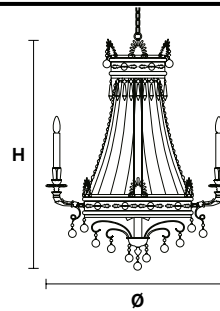

Telaio in ottone dorato e pendagli in cristallo .

Solid brass gold plated frame, crystal pendants.

G03
Shiny gold

G21
Antiqued chrome

VE 804/6+3+3

Suspension

TECHNICAL INFORMATIONS

Ø 60 cm / 23.60"
H 100 cm / 39.37"
W 37 kg / 81.57 lb

LIGHTING SYSTEM

12×E14×40 W max
(not included).

VE 804/8+4+4

Suspension

TECHNICAL INFORMATIONS

Ø 90 cm / 35.40"
H 120 cm / 47.20"
W 45 kg / 99.00 lb

LIGHTING SYSTEM

16×E14×40 W max
(not included).

VE 804/20

Suspension

TECHNICAL INFORMATIONS

Ø 120 cm / 47.24"
H 150 cm / 59.06"
W 58 kg / 127.86 lb

LIGHTING SYSTEM

20×E14×40 W max
(not included).