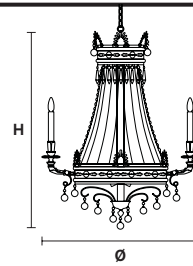

Telaio in ottone dorato e pendagli in cristallo .

Solid brass gold plated frame, crystal pendants.

G03
Shiny gold

G21
Antiqued chrome

VE 804/6+3+3

Suspension

TECHNICAL INFORMATIONS

Ø 60 cm / 23.60"
H 100 cm / 39.37"
W 37 kg / 81.57 lb

LIGHTING SYSTEM

12×E14×10 W max
(not included).

VE 804/8+4+4

Suspension

TECHNICAL INFORMATIONS

Ø 90 cm / 35.40"
H 120 cm / 47.20"
W 45 kg / 99.00 lb

LIGHTING SYSTEM

16×E14×10 W max
(not included).

VE 804/20

Suspension

TECHNICAL INFORMATIONS

Ø 120 cm / 47.24"
H 150 cm / 59.06"
W 58 kg / 127.86 lb

LIGHTING SYSTEM

20×E14×10 W max
(not included).