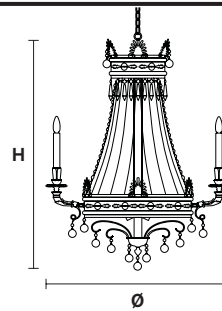

Telaio in ottone dorato e pendagli in cristallo .

Solid brass gold plated frame, crystal pendants.

G03
Shiny gold

G21
Antiqued chrome

VE 804/6+3+3

Suspension

TECHNICAL INFORMATIONS

Ø 60 cm / 23.60"
H 100 cm / 39.37"
W 37 kg / 81.57 lb

LIGHTING SYSTEM

12×E14×10 W max
(not included).

VE 804/8+4+4

Suspension

TECHNICAL INFORMATIONS

Ø 90 cm / 35.40"
H 120 cm / 47.20"
W 45 kg / 99.00 lb

LIGHTING SYSTEM

16×E14×10 W max
(not included).

VE 804/20

Suspension

TECHNICAL INFORMATIONS

Ø 120 cm / 47.24"
H 150 cm / 59.06"
W 58 kg / 127.86 lb

LIGHTING SYSTEM

20×E14×10 W max
(not included).