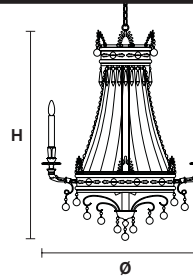

Telaio in ottone dorato e pendagli in cristallo .

Solid brass gold plated frame, crystal pendants.

G03
Shiny gold

G21
Antiqued chrome

VE 804/6+3+3

Suspension

TECHNICAL INFORMATIONS

Ø 60 cm / 23.60"
H 100 cm / 39.37"
W 37 kg / 81.57 lb

LIGHTING SYSTEM

12×E14×10 W max
(not included).

VE 804/8+4+4

Suspension

TECHNICAL INFORMATIONS

Ø 90 cm / 35.40"
H 120 cm / 47.20"
W 45 kg / 99.00 lb

LIGHTING SYSTEM

16×E14×10 W max
(not included).

VE 804/20

Suspension

TECHNICAL INFORMATIONS

Ø 120 cm / 47.24"
H 150 cm / 59.06"
W 58 kg / 127.86 lb

LIGHTING SYSTEM

20×E14×10 W max
(not included).