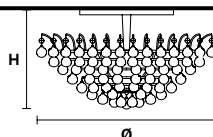

VE 808/PL8+4

Ceiling

CE

TECHNICAL INFORMATION

Ø 75 cm / 29.53"
H 35 cm / 13.78"
W 30 kg / 66.13 lb

LIGHTING SYSTEM

12×E27×60 W max
(not included).