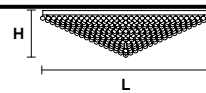

Telaio in metallo cromato e pendagli in cristallo.

Chrome plated metal frame and crystal pendants.

G04
Shiny chrome

VE 809/PL4

Ceiling

CE

TECHNICAL INFORMATION

L 50 cm / 19.69"
SP 50 cm / 19.69"
H 25 cm / 9.84"
W 27 kg / 59.52 lb

LIGHTING SYSTEM

4×E27×60 W max
(not included).

VE 809/PL8

Ceiling

CE

TECHNICAL INFORMATION

L 70 cm / 27.56"
SP 70 cm / 27.56"
H 30 cm / 11.81"
W 30 kg / 66.13 lb

LIGHTING SYSTEM