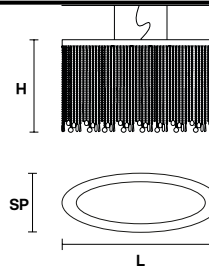

Telaio in metallo cromato e pendagli in cristallo.

Chrome plated metal frame and crystal pendants.

G04
Shiny chrome

VE 811/S4 OV

Suspension

TECHNICAL INFORMATION

L 80 cm / 31.50"
SP 40 cm / 15.60"
H 30cm / 11.80"
W 9 kg / 19.80 lb

LIGHTING SYSTEM

4×E27×60 W max
(not included).

VE 811/S5 OV

Suspension

TECHNICAL INFORMATION

L 100 cm / 39.40"
SP 40 cm / 15.70"
H 40 cm / 15.70"
W 12 kg / 26.40 lb

LIGHTING SYSTEM

5×E27×60 W max
(not included).

VE 811/S6 OV

Suspension

TECHNICAL INFORMATION

L 120 cm / 47.30"
SP 60 cm / 23.70"
H 50 cm / 19.70"
W 16 kg / 35.20 lb

LIGHTING SYSTEM

6×E27×60 W max
(not included).