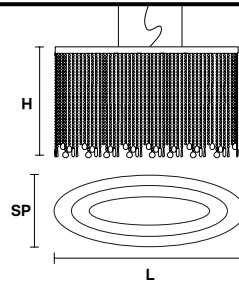

Telaio in metallo cromato e pendagli in cristallo.

Chrome plated metal frame and crystal pendants.

G04
Shiny chrome

VE 811/S4 OV

Suspension

TECHNICAL INFORMATION

L 80 cm / 31.50"
SP 40 cm / 15.60"
H 30cm / 11.80"
W 9 kg / 19.80 lb

LIGHTING SYSTEM

4×E27×60 W max
(not included).

VE 811/S5 OV

Suspension

TECHNICAL INFORMATION

L 100 cm / 39.40"
SP 40 cm / 15.70"
H 40 cm / 15.70"
W 12 kg / 26.40 lb

LIGHTING SYSTEM

5×E27×60 W max
(not included).

VE 811/S6 OV

Suspension

TECHNICAL INFORMATION

L 120 cm / 47.30"
SP 60 cm / 23.70"
H 50 cm / 19.70"
W 16 kg / 35.20 lb

LIGHTING SYSTEM

6×E27×60 W max
(not included).