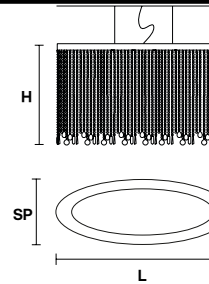

Telaio in metallo cromato e pendagli in cristallo.

Chrome plated metal frame and crystal pendants.

G04
Shiny chrome

VE 811/S4 OV

Suspension

TECHNICAL INFORMATION

L 80 cm / 31.50"
SP 40 cm / 15.60"
H 30cm / 11.80"
W 9 kg / 19.80 lb

LIGHTING SYSTEM

4×E27×60 W max
(not included).

VE 811/S5 OV

Suspension

TECHNICAL INFORMATION

L 100 cm / 39.40"
SP 40 cm / 15.70"
H 40 cm / 15.70"
W 12 kg / 26.40 lb

LIGHTING SYSTEM

5×E27×60 W max
(not included).

VE 811/S6 OV

Suspension

TECHNICAL INFORMATION

L 120 cm / 47.30"
SP 60 cm / 23.70"
H 50 cm / 19.70"
W 16 kg / 35.20 lb

LIGHTING SYSTEM

6×E27×60 W max
(not included).