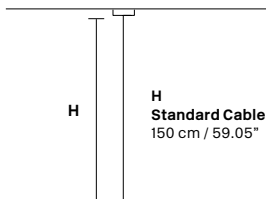

Telaio in metallo cromato e pendagli in cristallo.

Chrome plated metal frame and crystal pendants.

G04
Shiny chrome

VE 811/S4 OV

Suspension

TECHNICAL INFORMATION

L 80 cm / 31.50"
SP 40 cm / 15.60"
H 30cm / 11.80"
W 9 kg / 19.80 lb

LIGHTING SYSTEM

4×E27×60 W max
(not included).

VE 811/S5 OV

Suspension

TECHNICAL INFORMATION

L 100 cm / 39.40"
SP 40 cm / 15.70"
H 40 cm / 15.70"
W 12 kg / 26.40 lb

LIGHTING SYSTEM

5×E27×60 W max
(not included).

VE 811/S6 OV

Suspension

TECHNICAL INFORMATION

L 120 cm / 47.30"
SP 60 cm / 23.70"
H 50 cm / 19.70"
W 16 kg / 35.20 lb

LIGHTING SYSTEM

6×E27×60 W max
(not included).