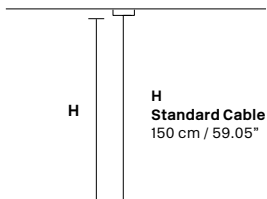

Telaio in metallo cromato e pendagli in cristallo.
 Chrome plated metal frame and crystal pendants.

G04
 Shiny chrome

VE 811/S3 RD

Suspension

TECHNICAL INFORMATIONS

Ø 40 cm / 15.60"
H 30 cm / 11.80"
W 4 kg / 8.80 lb

LIGHTING SYSTEM

3×E14×40 W max
 (not included).

VE 811/S8 RD

Suspension

TECHNICAL INFORMATIONS

Ø 60 cm / 23.70"
H 40 cm / 15.60"
W 8 kg / 17.60 lb

LIGHTING SYSTEM

8×E27×60 W max
 (not included).

VE 811/S10 RD

Suspension

TECHNICAL INFORMATIONS

Ø 80 cm / 31.50"
H 50 cm / 19.70"
W 15 kg / 33.00 lb

LIGHTING SYSTEM

10×E27×60 W max
 (not included).

VE 811/S12 RD

Suspension

TECHNICAL INFORMATIONS

Ø 100 cm / 39.40"
H 60 cm / 23.70"
W 28 kg / 61.60 lb

LIGHTING SYSTEM

12×E27×60 W max
 (not included).

Ⓜ : for the US market, refer to the relevant price list.