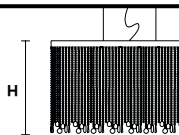

Telaio in metallo cromato e pendagli in cristallo.
 Chrome plated metal frame and crystal pendants.

G04
 Shiny chrome

VE 811/S3 RD

Suspension

TECHNICAL INFORMATIONS

Ø 40 cm / 15.60"
H 30 cm / 11.80"
W 4 kg / 8.80 lb

LIGHTING SYSTEM

3×E14×40 W max
 (not included).

VE 811/S8 RD

Suspension

TECHNICAL INFORMATIONS

Ø 60 cm / 23.70"
H 40 cm / 15.60"
W 8 kg / 17.60 lb

LIGHTING SYSTEM

8×E27×60 W max
 (not included).

VE 811/S10 RD

Suspension

TECHNICAL INFORMATIONS

Ø 80 cm / 31.50"
H 50 cm / 19.70"
W 15 kg / 33.00 lb

LIGHTING SYSTEM

10×E27×60 W max
 (not included).

VE 811/S12 RD

Suspension

TECHNICAL INFORMATIONS

Ø 100 cm / 39.40"
H 60 cm / 23.70"
W 28 kg / 61.60 lb

LIGHTING SYSTEM

12×E27×60 W max
 (not included).

Ⓜ : for the US market, refer to the relevant price list.