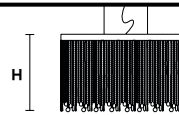

Telaio in metallo cromato e pendagli in cristallo.
 Chrome plated metal frame and crystal pendants.

G04
 Shiny chrome

VE 811/S3 RD

Suspension

TECHNICAL INFORMATIONS

Ø 40 cm / 15.60"
H 30 cm / 11.80"
W 4 kg / 8.80 lb

LIGHTING SYSTEM

3×E14×40 W max
 (not included).

VE 811/S8 RD

Suspension

TECHNICAL INFORMATIONS

Ø 60 cm / 23.70"
H 40 cm / 15.60"
W 8 kg / 17.60 lb

LIGHTING SYSTEM

8×E27×60 W max
 (not included).

VE 811/S10 RD

Suspension

TECHNICAL INFORMATIONS

Ø 80 cm / 31.50"
H 50 cm / 19.70"
W 15 kg / 33.00 lb

LIGHTING SYSTEM

10×E27×60 W max
 (not included).

VE 811/S12 RD

Suspension

TECHNICAL INFORMATIONS

Ø 100 cm / 39.40"
H 60 cm / 23.70"
W 28 kg / 61.60 lb

LIGHTING SYSTEM

12×E27×60 W max
 (not included).

Ⓜ : for the US market, refer to the relevant price list.