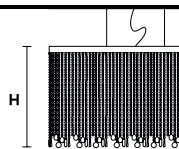

VE 811/S10 RD

Suspension

TECHNICAL INFORMATIONS

Ø 80 cm / 31.50"
H 50 cm / 19.70"
W 15 kg / 33.00 lb

LIGHTING SYSTEM

10×E27×60 W max
 (not included).

VE 811/S12 RD

Suspension

TECHNICAL INFORMATIONS

Ø 100 cm / 39.40"
H 60 cm / 23.70"
W 28 kg / 61.60 lb

LIGHTING SYSTEM

12×E27×60 W max
 (not included).

Ⓜ : for the US market, refer to the relevant price list.