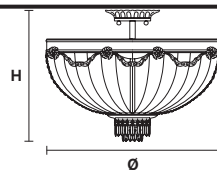

Telaio in metallo dorato e pendagli in cristallo.

Gold plated metal frame and crystal pendants.

G03
Shiny gold

VE 818 PL12

Ceiling

CE

TECHNICAL INFORMATION

Ø 60 cm / 23.62"
H 45 cm / 17.72"
W 18 kg / 39.68 lb

LIGHTING SYSTEM

12×E27×20 W max
(not included).

VE 818 PL16

Ceiling

CE

TECHNICAL INFORMATION

Ø 78 cm / 30.71"
H 60 cm / 23.62"
W 27 kg / 59.52 lb

LIGHTING SYSTEM

16×E27×20 W max
(not included).

VE 818 PL18

Ceiling

CE

TECHNICAL INFORMATION

Ø 100 cm / 39.37"
H 70 cm / 27.55"
W 45 kg / 99.20 lb

LIGHTING SYSTEM

18×E27×20 W max
(not included).