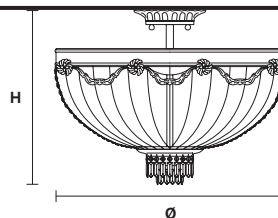

Telaio in metallo dorato e pendagli in cristallo.

Gold plated metal frame and crystal pendants.

G03
Shiny gold

VE 818 PL12

Ceiling

CE

TECHNICAL INFORMATION

Ø 60 cm / 23.62"
H 45 cm / 17.72"
W 18 kg / 39.68 lb

LIGHTING SYSTEM

12×E27×20 W max
(not included).

VE 818 PL16

Ceiling

CE

TECHNICAL INFORMATION

Ø 78 cm / 30.71"
H 60 cm / 23.62"
W 27 kg / 59.52 lb

LIGHTING SYSTEM

16×E27×20 W max
(not included).

VE 818 PL18

Ceiling

CE

TECHNICAL INFORMATION

Ø 100 cm / 39.37"
H 70 cm / 27.55"
W 45 kg / 99.20 lb

LIGHTING SYSTEM

18×E27×20 W max
(not included).