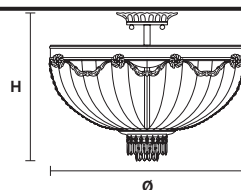

Telaio in metallo dorato e pendagli in cristallo.

Gold plated metal frame and crystal pendants.

G03
Shiny gold

VE 818 PL12

Ceiling

CE

TECHNICAL INFORMATION

Ø 60 cm / 23.62"
H 45 cm / 17.72"
W 18 kg / 39.68 lb

LIGHTING SYSTEM

12×E27×20 W max
(not included).

VE 818 PL16

Ceiling

CE

TECHNICAL INFORMATION

Ø 78 cm / 30.71"
H 60 cm / 23.62"
W 27 kg / 59.52 lb

LIGHTING SYSTEM

16×E27×20 W max
(not included).

VE 818 PL18

Ceiling

CE

TECHNICAL INFORMATION

Ø 100 cm / 39.37"
H 70 cm / 27.55"
W 45 kg / 99.20 lb

LIGHTING SYSTEM

18×E27×20 W max
(not included).