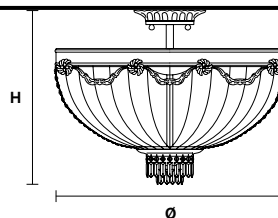

Telaio in metallo dorato e pendagli in cristallo.

Gold plated metal frame and crystal pendants.

G03
Shiny gold

VE 818 PL12

Ceiling

TECHNICAL INFORMATION

Ø 60 cm / 23.62"
H 45 cm / 17.72"
W 18 kg / 39.68 lb

LIGHTING SYSTEM

12×E27×60 W max
(not included).

VE 818 PL16

Ceiling

TECHNICAL INFORMATION

Ø 78 cm / 30.71"
H 60 cm / 23.62"
W 27 kg / 59.52 lb

LIGHTING SYSTEM

16×E27×60 W max
(not included).

VE 818 PL18

Ceiling

TECHNICAL INFORMATION

Ø 100 cm / 39.37"
H 70 cm / 27.55"
W 45 kg / 99.20 lb

LIGHTING SYSTEM

18×E27×60 W max
(not included).