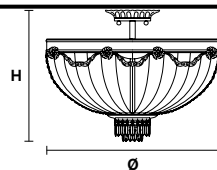

Telaio in metallo dorato e pendagli in cristallo.

Gold plated metal frame and crystal pendants.

G03
Shiny gold

VE 818 PL12

Ceiling

TECHNICAL INFORMATION

Ø 60 cm / 23.62"
H 45 cm / 17.72"
W 18 kg / 39.68 lb

LIGHTING SYSTEM

12×E27×60 W max
(not included).

VE 818 PL16

Ceiling

TECHNICAL INFORMATION

Ø 78 cm / 30.71"
H 60 cm / 23.62"
W 27 kg / 59.52 lb

LIGHTING SYSTEM

16×E27×60 W max
(not included).

VE 818 PL18

Ceiling

TECHNICAL INFORMATION

Ø 100 cm / 39.37"
H 70 cm / 27.55"
W 45 kg / 99.20 lb

LIGHTING SYSTEM

18×E27×60 W max
(not included).