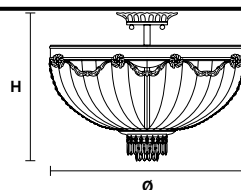

Telaio in metallo dorato e pendagli in cristallo.

Gold plated metal frame and crystal pendants.

G03
Shiny gold

VE 818 PL12

Ceiling

TECHNICAL INFORMATION

Ø 60 cm / 23.62"
H 45 cm / 17.72"
W 18 kg / 39.68 lb

LIGHTING SYSTEM

12×E27×60 W max
(not included).

VE 818 PL16

Ceiling

TECHNICAL INFORMATION

Ø 78 cm / 30.71"
H 60 cm / 23.62"
W 27 kg / 59.52 lb

LIGHTING SYSTEM

16×E27×60 W max
(not included).

VE 818 PL18

Ceiling

TECHNICAL INFORMATION

Ø 100 cm / 39.37"
H 70 cm / 27.55"
W 45 kg / 99.20 lb

LIGHTING SYSTEM

18×E27×60 W max
(not included).