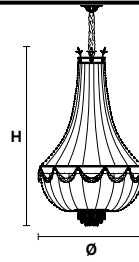

Telaio in metallo dorato e pendagli in cristallo.

Gold plated metal frame and crystal pendants.

G03
Shiny gold

VE 818/12

Suspension

CE

TECHNICAL INFORMATION

Ø 60 cm / 23.62"
H 100 cm / 39.37"
W 20 kg / 44.09 lb

LIGHTING SYSTEM

12×E27×60 W max
(not included).

VE 818/16

Suspension

CE

TECHNICAL INFORMATION

Ø 78 cm / 30.71"
H 140 cm / 55.12"
W 30 kg / 66.13 lb

LIGHTING SYSTEM

16×E27×60 W max
(not included).

VE 818/18

Suspension

CE

TECHNICAL INFORMATION

Ø 100 cm / 39.37"
H 165 cm / 64.96"
W 55 kg / 121.25 lb

LIGHTING SYSTEM

18×E27×40 W max
(not included).