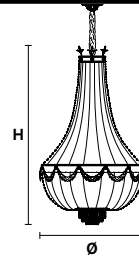

Telaio in metallo dorato e pendagli in cristallo.

Gold plated metal frame and crystal pendants.

G03
Shiny gold

VE 818/12

Suspension

CE

TECHNICAL INFORMATION

Ø 60 cm / 23.62"
H 100 cm / 39.37"
W 20 kg / 44.09 lb

LIGHTING SYSTEM

12×E27×60 W max
(not included).

VE 818/16

Suspension

CE

TECHNICAL INFORMATION

Ø 78 cm / 30.71"
H 140 cm / 55.12"
W 30 kg / 66.13 lb

LIGHTING SYSTEM

16×E27×60 W max
(not included).

VE 818/18

Suspension

CE

TECHNICAL INFORMATION

Ø 100 cm / 39.37"
H 165 cm / 64.96"
W 55 kg / 121.25 lb

LIGHTING SYSTEM

18×E27×40 W max
(not included).