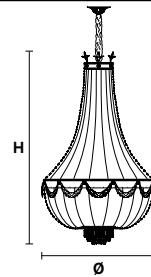

Telaio in metallo dorato e pendagli in cristallo.

Gold plated metal frame and crystal pendants.

G03
Shiny gold

VE 818/12

Suspension

CE

TECHNICAL INFORMATION

Ø 60 cm / 23.62"
H 100 cm / 39.37"
W 20 kg / 44.09 lb

LIGHTING SYSTEM

12×E27×60 W max
(not included).

VE 818/16

Suspension

CE

TECHNICAL INFORMATION

Ø 78 cm / 30.71"
H 140 cm / 55.12"
W 30 kg / 66.13 lb

LIGHTING SYSTEM

16×E27×60 W max
(not included).

VE 818/18

Suspension

CE

TECHNICAL INFORMATION

Ø 100 cm / 39.37"
H 165 cm / 64.96"
W 55 kg / 121.25 lb

LIGHTING SYSTEM

18×E27×40 W max
(not included).