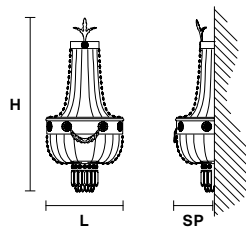

VE 818/A3

Applique

CE 

TECHNICAL INFORMATION

L 32 cm / 12.60"
SP 19 cm / 7.48"
H 70 cm / 27.56"
W 6 kg / 13.22 lb

LIGHTING SYSTEM

3×E14×40 W max
 (not included).

Telaio in metallo dorato e pendagli in cristallo.