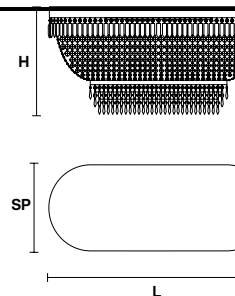

Telaio in metallo dorato e pendagli in cristallo.

Gold plated metal frame and crystal pendants.

G03
Shiny gold

VE 820 PL10+2

Ceiling

CE

TECHNICAL INFORMATION

L 80 cm / 31.50"
SP 40 cm / 15.74"
H 50 cm / 19.68"
W 25 kg / 55.11 lb

LIGHTING SYSTEM

2×E27×60 W max
10×E14×40 W max
(not included).

VE 820 PL12+2

Ceiling

CE

TECHNICAL INFORMATION

L 100 cm / 39.37"
SP 55 cm / 21.65"
H 50 cm / 19.69"
W 34 kg / 74.95 lb

LIGHTING SYSTEM

2×E27×60 W max
12×E14×40 W max
(not included).

VE 820 PL20

Ceiling

CE

TECHNICAL INFORMATION

L 150 cm / 59.10"
SP 47 cm / 18.50"
H 50 cm / 19.69"
W 50 kg / 110.2 lb

LIGHTING SYSTEM

2×E27×60 W max
18×E14×40 W max
(not included).

VE 820 PL26

Ceiling

CE

TECHNICAL INFORMATION

L 200 cm / 78.74"
SP 55 cm / 21.65"
H 50 cm / 19.69"
W 80 kg / 176.36 lb

LIGHTING SYSTEM

2×E27×60 W max
24×E14×40 W max
(not included).