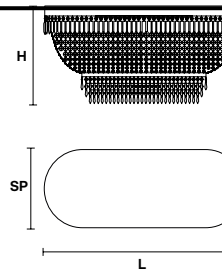

Telaio in metallo dorato e pendagli in cristallo.

Gold plated metal frame and crystal pendants.

G03
Shiny gold

VE 820 PL10+2

Ceiling

CE

TECHNICAL INFORMATION

L 80 cm / 31.50"
SP 40 cm / 15.74"
H 50 cm / 19.68"
W 25 kg / 55.11 lb

LIGHTING SYSTEM

2×E27×60 W max
10×E14×40 W max
(not included).

VE 820 PL12+2

Ceiling

CE

TECHNICAL INFORMATION

L 100 cm / 39.37"
SP 55 cm / 21.65"
H 50 cm / 19.69"
W 34 kg / 74.95 lb

LIGHTING SYSTEM

2×E27×60 W max
12×E14×40 W max
(not included).

VE 820 PL20

Ceiling

CE

TECHNICAL INFORMATION

L 150 cm / 59.10"
SP 47 cm / 18.50"
H 50 cm / 19.69"
W 50 kg / 110.2 lb

LIGHTING SYSTEM

2×E27×60 W max
18×E14×40 W max
(not included).

VE 820 PL26

Ceiling

CE

TECHNICAL INFORMATION

L 200 cm / 78.74"
SP 55 cm / 21.65"
H 50 cm / 19.69"
W 80 kg / 176.36 lb

LIGHTING SYSTEM

2×E27×60 W max
24×E14×40 W max
(not included).