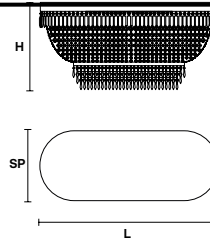

Telaio in metallo dorato e pendagli in cristallo.

Gold plated metal frame and crystal pendants.

G03
Shiny gold

VE 820 PL10+2

Ceiling

CE

TECHNICAL INFORMATION

L 80 cm / 31.50"
SP 40 cm / 15.74"
H 50 cm / 19.68"
W 25 kg / 55.11 lb

LIGHTING SYSTEM

2×E27×60 W max
10×E14×40 W max
(not included).

VE 820 PL12+2

Ceiling

CE

TECHNICAL INFORMATION

L 100 cm / 39.37"
SP 55 cm / 21.65"
H 50 cm / 19.69"
W 34 kg / 74.95 lb

LIGHTING SYSTEM

2×E27×60 W max
12×E14×40 W max
(not included).

VE 820 PL20

Ceiling

CE

TECHNICAL INFORMATION

L 150 cm / 59.10"
SP 47 cm / 18.50"
H 50 cm / 19.69"
W 50 kg / 110.2 lb

LIGHTING SYSTEM

2×E27×60 W max
18×E14×40 W max
(not included).

VE 820 PL26

Ceiling

CE

TECHNICAL INFORMATION

L 200 cm / 78.74"
SP 55 cm / 21.65"
H 50 cm / 19.69"
W 80 kg / 176.36 lb

LIGHTING SYSTEM

2×E27×60 W max
24×E14×40 W max
(not included).