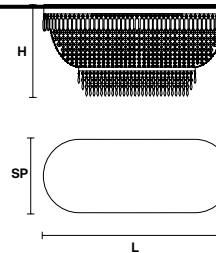

Telaio in metallo dorato e pendagli in cristallo.

Gold plated metal frame and crystal pendants.

G03
Shiny gold

VE 820 PL10+2

Ceiling

CE

TECHNICAL INFORMATION

L 80 cm / 31.50"
SP 40 cm / 15.74"
H 50 cm / 19.68"
W 25 kg / 55.11 lb

LIGHTING SYSTEM

2×E27×60 W max
10×E14×40 W max
(not included).

VE 820 PL12+2

Ceiling

CE

TECHNICAL INFORMATION

L 100 cm / 39.37"
SP 55 cm / 21.65"
H 50 cm / 19.69"
W 34 kg / 74.95 lb

LIGHTING SYSTEM

2×E27×60 W max
12×E14×40 W max
(not included).

VE 820 PL20

Ceiling

CE

TECHNICAL INFORMATION

L 150 cm / 59.10"
SP 47 cm / 18.50"
H 50 cm / 19.69"
W 50 kg / 110.2 lb

LIGHTING SYSTEM

2×E27×60 W max
18×E14×40 W max
(not included).

VE 820 PL26

Ceiling

CE

TECHNICAL INFORMATION

L 200 cm / 78.74"
SP 55 cm / 21.65"
H 50 cm / 19.69"
W 80 kg / 176.36 lb

LIGHTING SYSTEM

2×E27×60 W max
24×E14×40 W max
(not included).