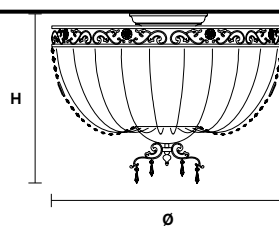

VE 823 PL12

Ceiling

TECHNICAL INFORMATION

Ø	90 cm / 35.43"
H	60 cm / 23.62"
W	30 kg / 66.13 lb

LIGHTING SYSTEM

12×E27×60 W max
(not included).

Telaio in ottone dorato e pendagli in cristallo.

Solid brass gold plated frame, crystal pendants.