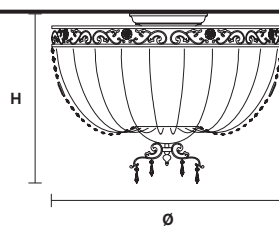

VE 823 PL12

Ceiling

TECHNICAL INFORMATION

Ø	90 cm / 35.43"
H	60 cm / 23.62"
W	30 kg / 66.13 lb

LIGHTING SYSTEM

12×E27×20 W max
(not included).

Telaio in ottone dorato e pendagli in cristallo.

Solid brass gold plated frame, crystal pendants.