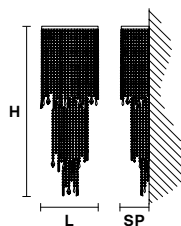

VE 825 A8 G

Applique

CE

TECHNICAL INFORMATIONS

L 30 cm / 11.81"
SP 13 cm / 5.12"
H 100 cm / 39.37"
W 6 kg / 13.22 lb

LIGHTING SYSTEM

8×G9×40 W max
 (not included).

VE 825 A8 M

Applique

CE

TECHNICAL INFORMATIONS

L 25 cm / 9.84"
SP 12 cm / 4.72"
H 70 cm / 27.56"
W 4 kg / 8.81 lb

LIGHTING SYSTEM

8×G9×40 W max
 (not included).

Telaio in metallo cromato e pendagli in cristallo .

Chrome plated metal frame and crystal pendants.