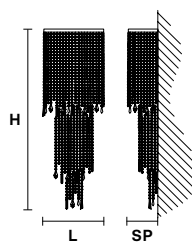

VE 825 A8 G

Applique

CE

TECHNICAL INFORMATIONS

L 30 cm / 11.81"
SP 13 cm / 5.12"
H 100 cm / 39.37"
W 6 kg / 13.22 lb

LIGHTING SYSTEM

8×G9×40 W max
 (not included).

VE 825 A8 M

Applique

CE

TECHNICAL INFORMATIONS

L 25 cm / 9.84"
SP 12 cm / 4.72"
H 70 cm / 27.56"
W 4 kg / 8.81 lb

LIGHTING SYSTEM

8×G9×40 W max
 (not included).

Telaio in metallo cromato e pendagli in cristallo .

Chrome plated metal frame and crystal pendants.