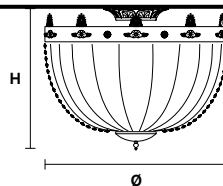

VE 827 PL8

Ceiling

TECHNICAL INFORMATION

Ø 70 cm / 27.56"  
 H 55 cm / 21.65"  
 W 18 kg / 39.68 lb

LIGHTING SYSTEM

8×E27×60 W max  
 (not included).

VE 827 PL10

Ceiling

TECHNICAL INFORMATION

Ø 90 cm / 35.43"  
 H 70 cm / 27.56"  
 W 23 kg / 50.70 lb

LIGHTING SYSTEM

10×E27×60 W max  
 (not included).

Telaio in metallo e pendagli in cristallo.

Metal frame and crystal pendants.