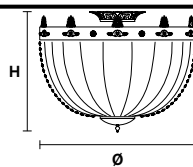

VE 827 PL8

Ceiling

TECHNICAL INFORMATION

Ø 70 cm / 27.56"  
 H 55 cm / 21.65"  
 W 18 kg / 39.68 lb

LIGHTING SYSTEM

8×E27×60 W max  
 (not included).

VE 827 PL10

Ceiling

TECHNICAL INFORMATION

Ø 90 cm / 35.43"  
 H 70 cm / 27.56"  
 W 23 kg / 50.70 lb

LIGHTING SYSTEM

10×E27×60 W max  
 (not included).

Telaio in metallo e pendagli in cristallo.

Metal frame and crystal pendants.