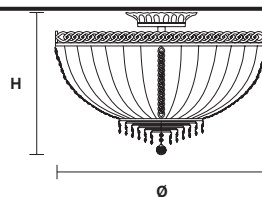

Telaio in ottone dorato e pendagli in cristallo.

Solid brass gold plated frame, crystal pendants.

G03
Shiny gold

VE 831 PL6

Ceiling

CE

TECHNICAL INFORMATION

Ø 45 cm / 17.72"
H 40 cm / 15.75"
W 15 kg / 33.06 lb

LIGHTING SYSTEM

6×E14×10 W max
(not included).

VE 831 PL10

Ceiling

CE

TECHNICAL INFORMATION

Ø 80 cm / 31.50"
H 50 cm / 19.69"
W 20 kg / 44.09 lb

LIGHTING SYSTEM

10×E14×10 W max
(not included).

VE 831 PL12

Ceiling

CE

TECHNICAL INFORMATION

Ø 100 cm / 39.37"
H 55 cm / 21.65"
W 26 kg / 57.32 lb

LIGHTING SYSTEM

12×E14×10 W max
(not included).