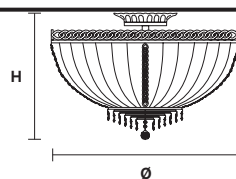

Telaio in ottone dorato e pendagli in cristallo.

Solid brass gold plated frame, crystal pendants.

G03
Shiny gold

VE 831 PL6

Ceiling

CE

TECHNICAL INFORMATION

Ø 45 cm / 17.72"
H 40 cm / 15.75"
W 15 kg / 33.06 lb

LIGHTING SYSTEM

6×E14×10 W max
(not included).

VE 831 PL10

Ceiling

CE

TECHNICAL INFORMATION

Ø 80 cm / 31.50"
H 50 cm / 19.69"
W 20 kg / 44.09 lb

LIGHTING SYSTEM

10×E14×10 W max
(not included).

VE 831 PL12

Ceiling

CE

TECHNICAL INFORMATION

Ø 100 cm / 39.37"
H 55 cm / 21.65"
W 26 kg / 57.32 lb

LIGHTING SYSTEM

12×E14×10 W max
(not included).