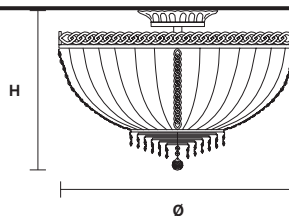

Telaio in ottone dorato e pendagli in cristallo.

Solid brass gold plated frame, crystal pendants.

G03
Shiny gold

VE 831 PL6

Ceiling

CE

TECHNICAL INFORMATION

Ø 45 cm / 17.72"
H 40 cm / 15.75"
W 15 kg / 33.06 lb

LIGHTING SYSTEM

6×E14×10 W max
(not included).

VE 831 PL10

Ceiling

CE

TECHNICAL INFORMATION

Ø 80 cm / 31.50"
H 50 cm / 19.69"
W 20 kg / 44.09 lb

LIGHTING SYSTEM

10×E14×10 W max
(not included).

VE 831 PL12

Ceiling

CE

TECHNICAL INFORMATION

Ø 100 cm / 39.37"
H 55 cm / 21.65"
W 26 kg / 57.32 lb

LIGHTING SYSTEM

12×E14×10 W max
(not included).