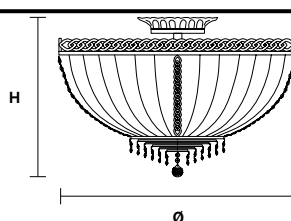

Telaio in ottone dorato e pendagli in cristallo.

Solid brass gold plated frame, crystal pendants.

G03
Shiny gold

VE 831 PL6

Ceiling

CE

TECHNICAL INFORMATION

Ø 45 cm / 17.72"
H 40 cm / 15.75"
W 15 kg / 33.06 lb

LIGHTING SYSTEM

6×E14×40 W max
(not included).

VE 831 PL10

Ceiling

CE

TECHNICAL INFORMATION

Ø 80 cm / 31.50"
H 50 cm / 19.69"
W 20 kg / 44.09 lb

LIGHTING SYSTEM

10×E14×40 W max
(not included).

VE 831 PL12

Ceiling

CE

TECHNICAL INFORMATION

Ø 100 cm / 39.37"
H 55 cm / 21.65"
W 26 kg / 57.32 lb

LIGHTING SYSTEM

12×E14×40 W max
(not included).