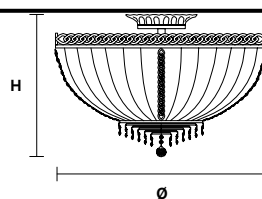

Telaio in ottone dorato e pendagli in cristallo.

Solid brass gold plated frame, crystal pendants.

G03
Shiny gold

VE 831 PL6

Ceiling

CE

TECHNICAL INFORMATION

Ø 45 cm / 17.72"
H 40 cm / 15.75"
W 15 kg / 33.06 lb

LIGHTING SYSTEM

6×E14×40 W max
(not included).

VE 831 PL10

Ceiling

CE

TECHNICAL INFORMATION

Ø 80 cm / 31.50"
H 50 cm / 19.69"
W 20 kg / 44.09 lb

LIGHTING SYSTEM

10×E14×40 W max
(not included).

VE 831 PL12

Ceiling

CE

TECHNICAL INFORMATION

Ø 100 cm / 39.37"
H 55 cm / 21.65"
W 26 kg / 57.32 lb

LIGHTING SYSTEM

12×E14×40 W max
(not included).