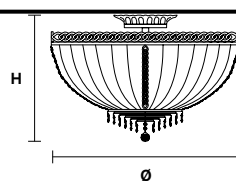

Telaio in ottone dorato e pendagli in cristallo.

Solid brass gold plated frame, crystal pendants.

G03
Shiny gold

VE 831 PL6

Ceiling

CE

TECHNICAL INFORMATION

Ø 45 cm / 17.72"
H 40 cm / 15.75"
W 15 kg / 33.06 lb

LIGHTING SYSTEM

6×E14×40 W max
(not included).

VE 831 PL10

Ceiling

CE

TECHNICAL INFORMATION

Ø 80 cm / 31.50"
H 50 cm / 19.69"
W 20 kg / 44.09 lb

LIGHTING SYSTEM

10×E14×40 W max
(not included).

VE 831 PL12

Ceiling

CE

TECHNICAL INFORMATION

Ø 100 cm / 39.37"
H 55 cm / 21.65"
W 26 kg / 57.32 lb

LIGHTING SYSTEM

12×E14×40 W max
(not included).