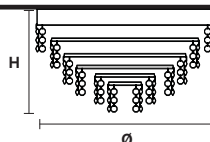

VE 836 PL3

Ceiling

CE

TECHNICAL INFORMATIONS

Ø 30 cm / 11.81"  
 H 25 cm / 9.84"  
 W 3.5 kg / 7.71 lb

LIGHTING SYSTEM

3×E14×10 W max  
 (not included).

VE 836 PL6

Ceiling

CE

TECHNICAL INFORMATIONS

Ø 40 cm / 15.75"  
 H 35 cm / 13.78"  
 W 4 kg / 8.81 lb

LIGHTING SYSTEM

6×E14×10 W max  
 (not included).

Telaio in metallo e pendagli in cristallo.

Metal frame and crystal pendants.