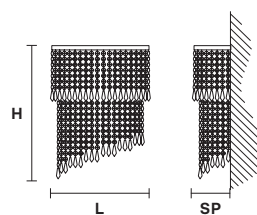

VE 840 A2

Applique

TECHNICAL INFORMATIONS

L	30 cm / 11.81"
SP	13 cm / 5.12"
H	40 cm / 15.75"
W	2 kg / 4.40 lb

LIGHTING SYSTEM

2×E14×10 W max
(not included).

Telaio in metallo cromato e pendagli in cristallo.