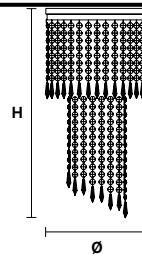

Telaio in metallo cromato e pendagli in cristallo.  
 Chrome plated metal frame and crystal pendants.

**G04**  
 Shiny chrome

**VE 840 PL4**

**Ceiling**

CE

**TECHNICAL INFORMATIONS**

**Ø** 29 cm / 11.42"  
**H** 80 cm / 31.50"  
**W** 4 kg / 8.81 lb

**LIGHTING SYSTEM**

1×E27×60 W max  
 3×E14×40 W max  
 (not included).

**VE 840 PL6**

**Ceiling**

CE

**TECHNICAL INFORMATIONS**

**Ø** 37 cm / 14.57"  
**H** 90 cm / 35.43"  
**W** 5 kg / 11.02 lb

**LIGHTING SYSTEM**