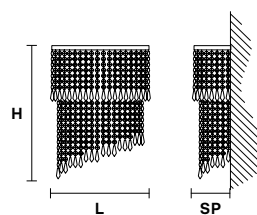

VE 840 A2

Applique

TECHNICAL INFORMATIONS

L	30 cm / 11.81"
SP	13 cm / 5.12"
H	40 cm / 15.75"
W	2 kg / 4.40 lb

LIGHTING SYSTEM

2×E14×40 W max
(not included).

Telaio in metallo cromato e pendagli in cristallo.