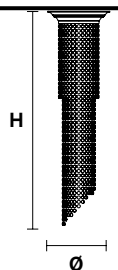

Telaio in metallo cromato e pendagli in cristallo.
 Chrome plated metal frame and crystal pendants.

G04
 Shiny chrome

VE 841 G

Ceiling

CE

TECHNICAL INFORMATION

Ø 77 cm / 30.31"
H 200 cm / 78.74"
W 28 kg / 61.72 lb

LIGHTING SYSTEM

13×E27×60 W max
 (not included).

VE 841 M

Ceiling

CE

TECHNICAL INFORMATION

Ø 44 cm / 17.50"
H 170 cm / 67.00"
W 14 kg / 30.86 lb

LIGHTING SYSTEM

4×E14×40 W max
 (not included).

VE 841 P

Ceiling

CE

TECHNICAL INFORMATION

Ø 27 cm / 10.63"
H 100 cm / 39.37"
W 4 kg / 8.81 lb

LIGHTING SYSTEM

3×E14×40 W max
 (not included).