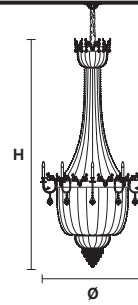

VE 849 26

Suspension

TECHNICAL INFORMATION

Ø 120 cm / 47.30"
 H 270 cm / 106.30"
 W 60 kg / 132.27 lb

LIGHTING SYSTEM

15×E27×20 W max
 11×E14×10 W max
 (not included).

Telaio in metallo dorato e pendagli in cristallo.

Gold plated metal frame and crystal pendants.

G03
 Shiny gold

H
 Standard Chain
 100 cm / 39.37"

Ⓜ : for the US market, refer to the relevant price list.