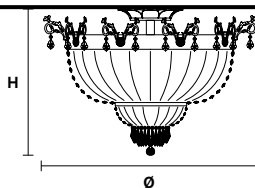

VE 849 PL12

Ceiling

CE

TECHNICAL INFORMATION

Ø 95 cm / 37.40"
H 70 cm / 27.56"
W 28 kg / 61.72 lb

LIGHTING SYSTEM

12×E27×60 W max
(not included).