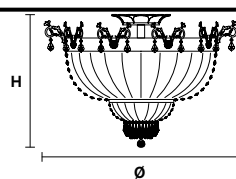

VE 849 PL10

Ceiling

CE

TECHNICAL INFORMATION

Ø 70 cm / 27.56"
H 55 cm / 21.65"
W 18 kg / 39.68 lb

LIGHTING SYSTEM

10×E27×60 W max
(not included).