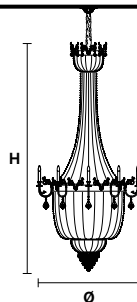

VE 849 26

Suspension

TECHNICAL INFORMATIONS

Ø 120 cm / 47.30"
 H 270 cm / 106.30"
 W 60 kg / 132.27 lb

LIGHTING SYSTEM

15×E27×60 W max
 11×E14×40 W max
 (not included).

Telaio in metallo dorato e pendagli in cristallo.

Gold plated metal frame and crystal pendants.

G03
 Shiny gold

H
Standard Chain
 100 cm / 39.37"

Ⓜ : for the US market, refer to the relevant price list.