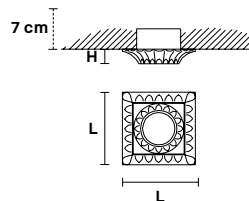

## TECHNICAL INFORMATIONS

Ø 10 cm / 3.94"  
W 0,5 kg / 1.10 lb

## LIGHTING SYSTEM

1×GU10×50 W max  
(not included).

**Faretto ad incasso in ottone dorato. Lampadine non incluse.  
Foro a soffitto Ø 2.37".**

Solid brass gold plated spot light. Bulbs not included.  
Hole Ø 2.37".