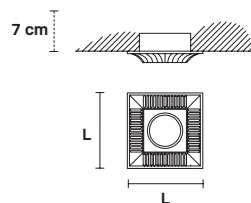

VE 855

Spot

CE

TECHNICAL INFORMATION

L 10X10 cm /
3.94"X3.94"
W 0,5 kg / 1.10 lb

LIGHTING SYSTEM

1×GU10×15 W max
(not included).

**Faretto ad incasso in ottone dorato. Lampadine non incluse.
Foro a soffitto Ø 2.37".**

Solid brass gold plated spot light. Bulbs not included.
Hole Ø 2.37".

G03
Shiny gold

G21
Antiqued chrome