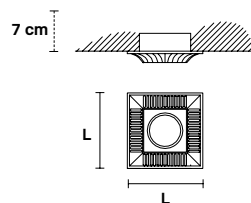

VE 855

Spot

CE

TECHNICAL INFORMATIONS

L 10X10 cm /
3.94"X3.94"
W 0,5 kg / 1.10 lb

LIGHTING SYSTEM

1×GU10×50 W max
(not included).

**Faretto ad incasso in ottone dorato. Lampadine non incluse.
Foro a soffitto Ø 2.37".**

Solid brass gold plated spot light. Bulbs not included.
Hole Ø 2.37".

G03
Shiny gold

G21
Antiqued chrome