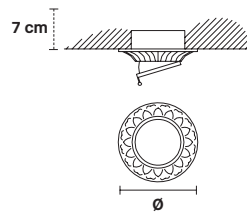

## TECHNICAL INFORMATION

Ø 12 cm / 4.72"  
W 0,5 kg / 1.10 lb

## LIGHTING SYSTEM

1×GU10×15 W max  
(not included).

Faretto ad incasso in ottone dorato. Lampadine non incluse.  
Foro a soffitto Ø 2.37".

Solid brass gold plated spot light. Bulbs not included.  
Hole Ø 2.37".