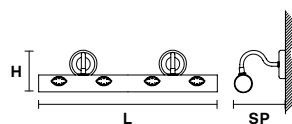

LIGHTING SYSTEM

1×E14×40 W max
(not included).

VE 858 A2 G

Applique

CE

TECHNICAL INFORMATIONS

L 30 cm / 11.81"
SP 20 cm / 7.87"
H 15 cm / 5.91"
W 1.5 kg / 3.30 lb

LIGHTING SYSTEM

2×E14×40 W max
(not included).

VE 858 A4

Applique

CE

TECHNICAL INFORMATIONS

L 60 cm / 23.62"
SP 20 cm / 7.87"
H 15 cm / 5.91"
W 5 kg / 11.02 lb

LIGHTING SYSTEM

4×G9×40 W max
(not included).