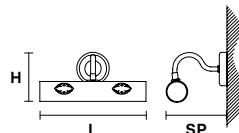

Telaio in metallo dorato opaco.

Matt gold plated solid metal frame.

G05
Matt gold

VE 858 A1 P

Applique

CE

TECHNICAL INFORMATIONS

L 20 cm / 7.87"
SP 20 cm / 7.87"
H 15 cm / 5.91"
W 1.5 kg / 3.30 lb

LIGHTING SYSTEM

1×E14×40 W max
(not included).

VE 858 A2 G

Applique

CE

TECHNICAL INFORMATIONS

L 30 cm / 11.81"
SP 20 cm / 7.87"
H 15 cm / 5.91"
W 1.5 kg / 3.30 lb

LIGHTING SYSTEM

2×E14×40 W max
(not included).

VE 858 A4

Applique

CE

TECHNICAL INFORMATIONS

L 60 cm / 23.62"
SP 20 cm / 7.87"
H 15 cm / 5.91"
W 5 kg / 11.02 lb

LIGHTING SYSTEM

4×G9×40 W max
(not included).