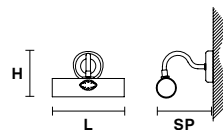

Telaio in metallo dorato opaco.

Matt gold plated solid metal frame.

G05
Matt gold

VE 858 A1 P

Applique

CE

TECHNICAL INFORMATIONS

L 20 cm / 7.87"
SP 20 cm / 7.87"
H 15 cm / 5.91"
W 1.5 kg / 3.30 lb

LIGHTING SYSTEM

1×E14×40 W max
(not included).

VE 858 A2 G

Applique

CE

TECHNICAL INFORMATIONS

L 30 cm / 11.81"
SP 20 cm / 7.87"
H 15 cm / 5.91"
W 1.5 kg / 3.30 lb

LIGHTING SYSTEM

2×E14×40 W max
(not included).

VE 858 A4

Applique

CE

TECHNICAL INFORMATIONS

L 60 cm / 23.62"
SP 20 cm / 7.87"
H 15 cm / 5.91"
W 5 kg / 11.02 lb

LIGHTING SYSTEM

4×G9×40 W max
(not included).