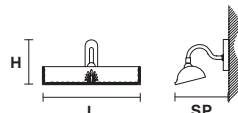

Telaio in metallo dorato.

Gold plated solid metal frame.

G03
Shiny gold

VE 860 A1 P

Applique

CE

TECHNICAL INFORMATION

L 20 cm / 7.87"
SP 26 cm / 10.24"
H 15 cm / 5.91"
W 2 kg / 4.40 lb

LIGHTING SYSTEM

1×E14×10 W max
(not included).

VE 860 A2 G

Applique

CE

TECHNICAL INFORMATION

L 31 cm / 12.20"
SP 26 cm / 10.24"
H 15 cm / 5.91"
W 2.2 kg / 4.84 lb

LIGHTING SYSTEM

2×E14×10 W max
(not included).

VE 860 A4

Applique

CE

TECHNICAL INFORMATION

L 60 cm / 23.62"
SP 26 cm / 10.24"
H 15 cm / 5.91"
W 5 kg / 11 lb

LIGHTING SYSTEM

4×G9×10 W max
(not included).