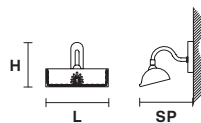

Telaio in metallo dorato.

Gold plated solid metal frame.

G03
Shiny gold

VE 860 A1 P

Applique

CE

TECHNICAL INFORMATION

L 20 cm / 7.87"
SP 26 cm / 10.24"
H 15 cm / 5.91"
W 2 kg / 4.40 lb

LIGHTING SYSTEM

1×E14×10 W max
(not included).

VE 860 A2 G

Applique

CE

TECHNICAL INFORMATION

L 31 cm / 12.20"
SP 26 cm / 10.24"
H 15 cm / 5.91"
W 2.2 kg / 4.84 lb

LIGHTING SYSTEM

2×E14×10 W max
(not included).

VE 860 A4

Applique

CE

TECHNICAL INFORMATION

L 60 cm / 23.62"
SP 26 cm / 10.24"
H 15 cm / 5.91"
W 5 kg / 11 lb

LIGHTING SYSTEM

4×G9×10 W max
(not included).