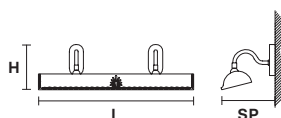

LIGHTING SYSTEM

1×E14×10 W max
(not included).

VE 860 A2 G

Applique

CE

TECHNICAL INFORMATION

L 31 cm / 12.20"
SP 26 cm / 10.24"
H 15 cm / 5.91"
W 2.2 kg / 4.84 lb

LIGHTING SYSTEM

2×E14×10 W max
(not included).

VE 860 A4

Applique

CE

TECHNICAL INFORMATION

L 60 cm / 23.62"
SP 26 cm / 10.24"
H 15 cm / 5.91"
W 5 kg / 11 lb

LIGHTING SYSTEM

4×G9×10 W max
(not included).