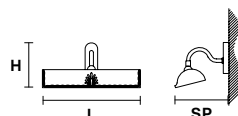

Telaio in metallo dorato opaco.

Matt gold plated solid metal frame.

G03
Shiny gold

VE 860 A1 P

Applique

CE

TECHNICAL INFORMATIONS

L 20 cm / 7.87"
SP 26 cm / 10.24"
H 15 cm / 5.91"
W 2 kg / 4.40 lb

LIGHTING SYSTEM

1×E14×40 W max
(not included).

VE 860 A2 G

Applique

CE

TECHNICAL INFORMATIONS

L 31 cm / 12.20"
SP 26 cm / 10.24"
H 15 cm / 5.91"
W 2.2 kg / 4.84 lb

LIGHTING SYSTEM

2×E14×40 W max
(not included).

VE 860 A4

Applique

CE

TECHNICAL INFORMATIONS

L 60 cm / 23.62"
SP 26 cm / 10.24"
H 15 cm / 5.91"
W 5 kg / 11 lb

LIGHTING SYSTEM

4×G9×40 W max
(not included).