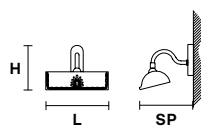

Telaio in metallo dorato opaco.

Matt gold plated solid metal frame.

G03
Shiny gold

VE 860 A1 P

Applique

CE

TECHNICAL INFORMATIONS

L 20 cm / 7.87"
SP 26 cm / 10.24"
H 15 cm / 5.91"
W 2 kg / 4.40 lb

LIGHTING SYSTEM

1×E14×40 W max
(not included).

VE 860 A2 G

Applique

CE

TECHNICAL INFORMATIONS

L 31 cm / 12.20"
SP 26 cm / 10.24"
H 15 cm / 5.91"
W 2.2 kg / 4.84 lb

LIGHTING SYSTEM

2×E14×40 W max
(not included).

VE 860 A4

Applique

CE

TECHNICAL INFORMATIONS

L 60 cm / 23.62"
SP 26 cm / 10.24"
H 15 cm / 5.91"
W 5 kg / 11 lb

LIGHTING SYSTEM

4×G9×40 W max
(not included).