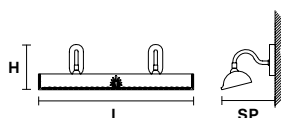

LIGHTING SYSTEM

1×E14×40 W max
(not included).

VE 860 A2 G

Applique

CE

TECHNICAL INFORMATIONS

L 31 cm / 12.20"
SP 26 cm / 10.24"
H 15 cm / 5.91"
W 2.2 kg / 4.84 lb

LIGHTING SYSTEM

2×E14×40 W max
(not included).

VE 860 A4

Applique

CE

TECHNICAL INFORMATIONS

L 60 cm / 23.62"
SP 26 cm / 10.24"
H 15 cm / 5.91"
W 5 kg / 11 lb

LIGHTING SYSTEM

4×G9×40 W max
(not included).