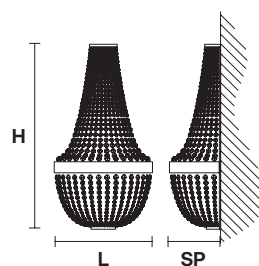

VE 864 A4

Applique

TECHNICAL INFORMATIONS

L	30 cm / 11.80"
SP	21cm / 8.30"
H	57 cm / 22.45"
W	4 kg / 8.81 lb

LIGHTING SYSTEM

4×E14×10 W max
(not included).

Telaio in metallo cromato e pendagli in cristallo.

Chrome plated metal frame and crystal pendants.

G04
Shiny chrome