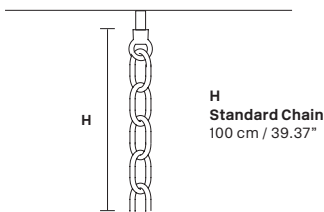

Telaio in metallo cromato e pendagli in cristallo.
 Chrome plated metal frame and crystal pendants.

G04
 Shiny chrome

VE 864/10 60

Suspension

TECHNICAL INFORMATION

Ø 60 cm / 23.70"
 H 110 cm / 43.31"
 W 23 kg / 50.70 lb

LIGHTING SYSTEM

10×E27×20 W max
 (not included).

VE 864/14 90

Suspension

TECHNICAL INFORMATION

Ø 90 cm / 35.50"
 H 150 cm / 59.10"
 W 37.5 kg / 82.67 lb

LIGHTING SYSTEM

14×E27×20 W max
 (not included).

VE 864/20 120

Suspension

TECHNICAL INFORMATION

Ø 120 cm / 47.30"
 H 200 cm / 78.75"
 W 53 kg / 116.84 lb

LIGHTING SYSTEM

20×E27×20 W max
 (not included).

VE 864/24 150

Suspension

TECHNICAL INFORMATION

Ø 150 cm / 59.10"
 H 250 cm / 98.50"
 W 86 kg / 189.59 lb

LIGHTING SYSTEM

24×E27×20 W max
 (not included).

: for the US market, refer to the relevant price list.