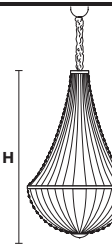

Telaio in metallo cromato e pendagli in cristallo.
 Chrome plated metal frame and crystal pendants.

G04
 Shiny chrome

VE 864/10 60

Suspension

TECHNICAL INFORMATION

Ø 60 cm / 23.70"
 H 110 cm / 43.31"
 W 23 kg / 50.70 lb

LIGHTING SYSTEM

10×E27×20 W max
 (not included).

VE 864/14 90

Suspension

TECHNICAL INFORMATION

Ø 90 cm / 35.50"
 H 150 cm / 59.10"
 W 37.5 kg / 82.67 lb

LIGHTING SYSTEM

14×E27×20 W max
 (not included).

VE 864/20 120

Suspension

TECHNICAL INFORMATION

Ø 120 cm / 47.30"
 H 200 cm / 78.75"
 W 53 kg / 116.84 lb

LIGHTING SYSTEM

20×E27×20 W max
 (not included).

VE 864/24 150

Suspension

TECHNICAL INFORMATION

Ø 150 cm / 59.10"
 H 250 cm / 98.50"
 W 86 kg / 189.59 lb

LIGHTING SYSTEM

24×E27×20 W max
 (not included).

: for the US market, refer to the relevant price list.