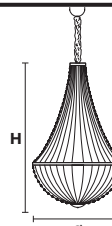

Telaio in metallo cromato e pendagli in cristallo.
 Chrome plated metal frame and crystal pendants.

G04
 Shiny chrome

VE 864/10 60

Suspension

TECHNICAL INFORMATION

Ø 60 cm / 23.70"
 H 110 cm / 43.31"
 W 23 kg / 50.70 lb

LIGHTING SYSTEM

10×E27×20 W max
 (not included).

VE 864/14 90

Suspension

TECHNICAL INFORMATION

Ø 90 cm / 35.50"
 H 150 cm / 59.10"
 W 37.5 kg / 82.67 lb

LIGHTING SYSTEM

14×E27×20 W max
 (not included).

VE 864/20 120

Suspension

TECHNICAL INFORMATION

Ø 120 cm / 47.30"
 H 200 cm / 78.75"
 W 53 kg / 116.84 lb

LIGHTING SYSTEM

20×E27×20 W max
 (not included).

VE 864/24 150

Suspension

TECHNICAL INFORMATION

Ø 150 cm / 59.10"
 H 250 cm / 98.50"
 W 86 kg / 189.59 lb

LIGHTING SYSTEM

24×E27×20 W max
 (not included).

: for the US market, refer to the relevant price list.