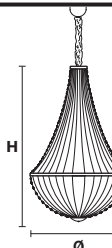

Telaio in metallo cromato e pendagli in cristallo.
 Chrome plated metal frame and crystal pendants.

G04
 Shiny chrome

VE 864/10 60

Suspension

TECHNICAL INFORMATION

Ø 60 cm / 23.70"
 H 110 cm / 43.31"
 W 23 kg / 50.70 lb

LIGHTING SYSTEM

10×E27×20 W max
 (not included).

VE 864/14 90

Suspension

TECHNICAL INFORMATION

Ø 90 cm / 35.50"
 H 150 cm / 59.10"
 W 37.5 kg / 82.67 lb

LIGHTING SYSTEM

14×E27×20 W max
 (not included).

VE 864/20 120

Suspension

TECHNICAL INFORMATION

Ø 120 cm / 47.30"
 H 200 cm / 78.75"
 W 53 kg / 116.84 lb

LIGHTING SYSTEM

20×E27×20 W max
 (not included).

VE 864/24 150

Suspension

TECHNICAL INFORMATION

Ø 150 cm / 59.10"
 H 250 cm / 98.50"
 W 86 kg / 189.59 lb

LIGHTING SYSTEM

24×E27×20 W max
 (not included).

: for the US market, refer to the relevant price list.