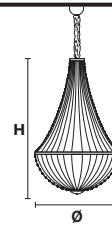

Telaio in metallo cromato e pendagli in cristallo.
 Chrome plated metal frame and crystal pendants.

G04
 Shiny chrome

VE 864/10 60

Suspension

TECHNICAL INFORMATION

Ø 60 cm / 23.70"
 H 110 cm / 43.31"
 W 23 kg / 50.70 lb

LIGHTING SYSTEM

10×E27×20 W max
 (not included).

VE 864/14 90

Suspension

TECHNICAL INFORMATION

Ø 90 cm / 35.50"
 H 150 cm / 59.10"
 W 37.5 kg / 82.67 lb

LIGHTING SYSTEM

14×E27×20 W max
 (not included).

VE 864/20 120

Suspension

TECHNICAL INFORMATION

Ø 120 cm / 47.30"
 H 200 cm / 78.75"
 W 53 kg / 116.84 lb

LIGHTING SYSTEM

20×E27×20 W max
 (not included).

VE 864/24 150

Suspension

TECHNICAL INFORMATION

Ø 150 cm / 59.10"
 H 250 cm / 98.50"
 W 86 kg / 189.59 lb

LIGHTING SYSTEM

24×E27×20 W max
 (not included).

: for the US market, refer to the relevant price list.