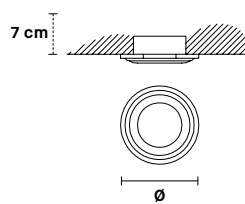

VE 865

Spot

CE

TECHNICAL INFORMATION

Ø 8 cm / 3.15"
W 0,5 kg / 1.10 lb

LIGHTING SYSTEM

1×GU10×50 W max
(not included).

Faretto ad incasso in ottone dorato. Lampadine non incluse.
Foro a soffitto Ø 2.37".

Solid brass gold plated spot light. Bulbs not included.
Hole Ø 2.37".

G03
Shiny gold