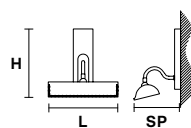

VE 868 P

Applique

CE

TECHNICAL INFORMATION

L	12 cm / 4.72"
SP	15 cm / 5.91"
H	15 cm / 5.91"
W	3 kg / 6.61 lb

LIGHTING SYSTEM

LED×3 W 3000K

VE 868 G

Applique

CE

TECHNICAL INFORMATION

L	31 cm / 12.20"
SP	15 cm / 5.91"
H	10 cm / 3.94"
W	4.5 kg / 9.92 lb

LIGHTING SYSTEM

LED×5 W 3000K

Telaio in metallo dorato opaco.

Matt gold plated solid metal frame.