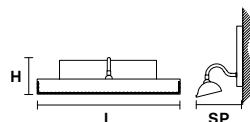

VE 868 P

Applique

CE

TECHNICAL INFORMATION

L	12 cm / 4.72"
SP	15 cm / 5.91"
H	15 cm / 5.91"
W	3 kg / 6.61 lb

LIGHTING SYSTEM

LED×3 W 3000K

VE 868 G

Applique

CE

TECHNICAL INFORMATION

L	31 cm / 12.20"
SP	15 cm / 5.91"
H	10 cm / 3.94"
W	4.5 kg / 9.92 lb

LIGHTING SYSTEM

LED×5 W 3000K

Telaio in metallo dorato opaco.

Matt gold plated solid metal frame.