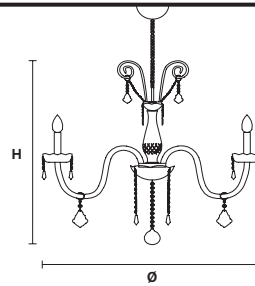

Telaio e braccia di vetro soffiato, pendagli in cristallo.  
Blown glass arm frame and crystal pendants.

G04  
Shiny chrome

G03  
Shiny gold

H  
Standard Chain  
100 cm / 39.37"

VE 874/6

Suspension

TECHNICAL INFORMATION

Ø 77 cm / 30.31"  
H 63 cm / 24.80"  
W 9 kg / 19.84 lb

LIGHTING SYSTEM

6×E14×10 W max  
(not included).

VE 874/8

Suspension

TECHNICAL INFORMATION

Ø 88 cm / 34.64"  
H 76 cm / 29.92"  
W 13 kg / 28.66 lb

LIGHTING SYSTEM

8×E14×10 W max  
(not included).

VE 874/5+5

Suspension

TECHNICAL INFORMATION

Ø 88 cm / 34.64"  
H 112 cm / 44.09"  
W 19 kg / 41.88 lb

LIGHTING SYSTEM

10×E14×10 W max  
(not included).

VE 874/12

Ø 95 cm / 37.50"  
H 110 cm / 43.30"  
W 34 kg / 74.95 lb

LIGHTING SYSTEM

24×E14×10 W max  
(not included).

Ⓢ : for the US market, refer to the relevant price list.