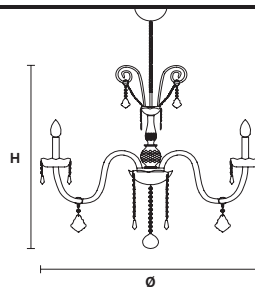

Ø 77 cm / 30.31"  
H 63 cm / 24.80"  
W 9 kg / 19.84 lb

LIGHTING SYSTEM

6×E14×10 W max  
(not included).

VE 874/8

Suspension

TECHNICAL INFORMATION

Ø 88 cm / 34.64"  
H 76 cm / 29.92"  
W 13 kg / 28.66 lb

LIGHTING SYSTEM

8×E14×10 W max  
(not included).

VE 874/5+5

Suspension

TECHNICAL INFORMATION

Ø 88 cm / 34.64"  
H 112 cm / 44.09"  
W 19 kg / 41.88 lb

LIGHTING SYSTEM

10×E14×10 W max  
(not included).

VE 874/12

Suspension

TECHNICAL INFORMATION

Ø 103 cm / 40.55"  
H 80 cm / 31.49"  
W 17 kg / 15.43 lb

LIGHTING SYSTEM

12×E14×10 W max  
(not included).

VE 874/16+8

Suspension

TECHNICAL INFORMATION

Ø 95 cm / 37.50"  
H 110 cm / 43.30"  
W 34 kg / 74.95 lb

LIGHTING SYSTEM

24×E14×10 W max  
(not included).

Ⓢ : for the US market, refer to the relevant price list.