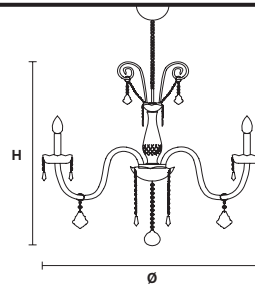

Telaio e braccia di vetro soffiato, pendagli in cristallo.  
Blown glass arm frame and crystal pendants.

G04  
Shiny chrome

G03  
Shiny gold

H  
Standard Chain  
100 cm / 39.37"

VE 874/6

Suspension

TECHNICAL INFORMATION

Ø 77 cm / 30.31"  
H 63 cm / 24.80"  
W 9 kg / 19.84 lb

LIGHTING SYSTEM

6×E14×10 W max  
(not included).

VE 874/8

Suspension

TECHNICAL INFORMATION

Ø 88 cm / 34.64"  
H 76 cm / 29.92"  
W 13 kg / 28.66 lb

LIGHTING SYSTEM

8×E14×10 W max  
(not included).

VE 874/5+5

Suspension

TECHNICAL INFORMATION

Ø 88 cm / 34.64"  
H 112 cm / 44.09"  
W 19 kg / 41.88 lb

LIGHTING SYSTEM

10×E14×10 W max  
(not included).

VE 874/12

Ø 95 cm / 37.50"  
H 110 cm / 43.30"  
W 34 kg / 74.95 lb

LIGHTING SYSTEM

24×E14×10 W max  
(not included).

Ⓢ : for the US market, refer to the relevant price list.