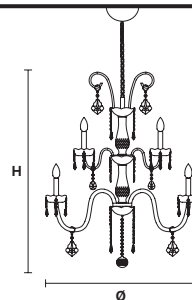

Ø 77 cm / 30.31"  
H 63 cm / 24.80"  
W 9 kg / 19.84 lb

LIGHTING SYSTEM

6×E14×10 W max  
(not included).

VE 874/8

Suspension

TECHNICAL INFORMATION

Ø 88 cm / 34.64"  
H 76 cm / 29.92"  
W 13 kg / 28.66 lb

LIGHTING SYSTEM

8×E14×10 W max  
(not included).

VE 874/5+5

Suspension

TECHNICAL INFORMATION

Ø 88 cm / 34.64"  
H 112 cm / 44.09"  
W 19 kg / 41.88 lb

LIGHTING SYSTEM

10×E14×10 W max  
(not included).

VE 874/12

Suspension

TECHNICAL INFORMATION

Ø 103 cm / 40.55"  
H 80 cm / 31.49"  
W 17 kg / 15.43 lb

LIGHTING SYSTEM

12×E14×10 W max  
(not included).

VE 874/16+8

Suspension

TECHNICAL INFORMATION

Ø 95 cm / 37.50"  
H 110 cm / 43.30"  
W 34 kg / 74.95 lb

LIGHTING SYSTEM

24×E14×10 W max  
(not included).

Ⓢ : for the US market, refer to the relevant price list.