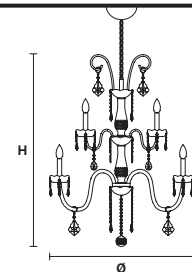

Ø 77 cm / 30.31"  
H 63 cm / 24.80"  
W 9 kg / 19.84 lb

LIGHTING SYSTEM

6×E14×10 W max  
(not included).

VE 874/8

Suspension

TECHNICAL INFORMATION

Ø 88 cm / 34.64"  
H 76 cm / 29.92"  
W 13 kg / 28.66 lb

LIGHTING SYSTEM

8×E14×10 W max  
(not included).

VE 874/5+5

Suspension

TECHNICAL INFORMATION

Ø 88 cm / 34.64"  
H 112 cm / 44.09"  
W 19 kg / 41.88 lb

LIGHTING SYSTEM

10×E14×10 W max  
(not included).

VE 874/12

Suspension

TECHNICAL INFORMATION

Ø 103 cm / 40.55"  
H 80 cm / 31.49"  
W 17 kg / 15.43 lb

LIGHTING SYSTEM

12×E14×10 W max  
(not included).

VE 874/16+8

Suspension

TECHNICAL INFORMATION

Ø 95 cm / 37.50"  
H 110 cm / 43.30"  
W 34 kg / 74.95 lb

LIGHTING SYSTEM

24×E14×10 W max  
(not included).

Ⓢ : for the US market, refer to the relevant price list.